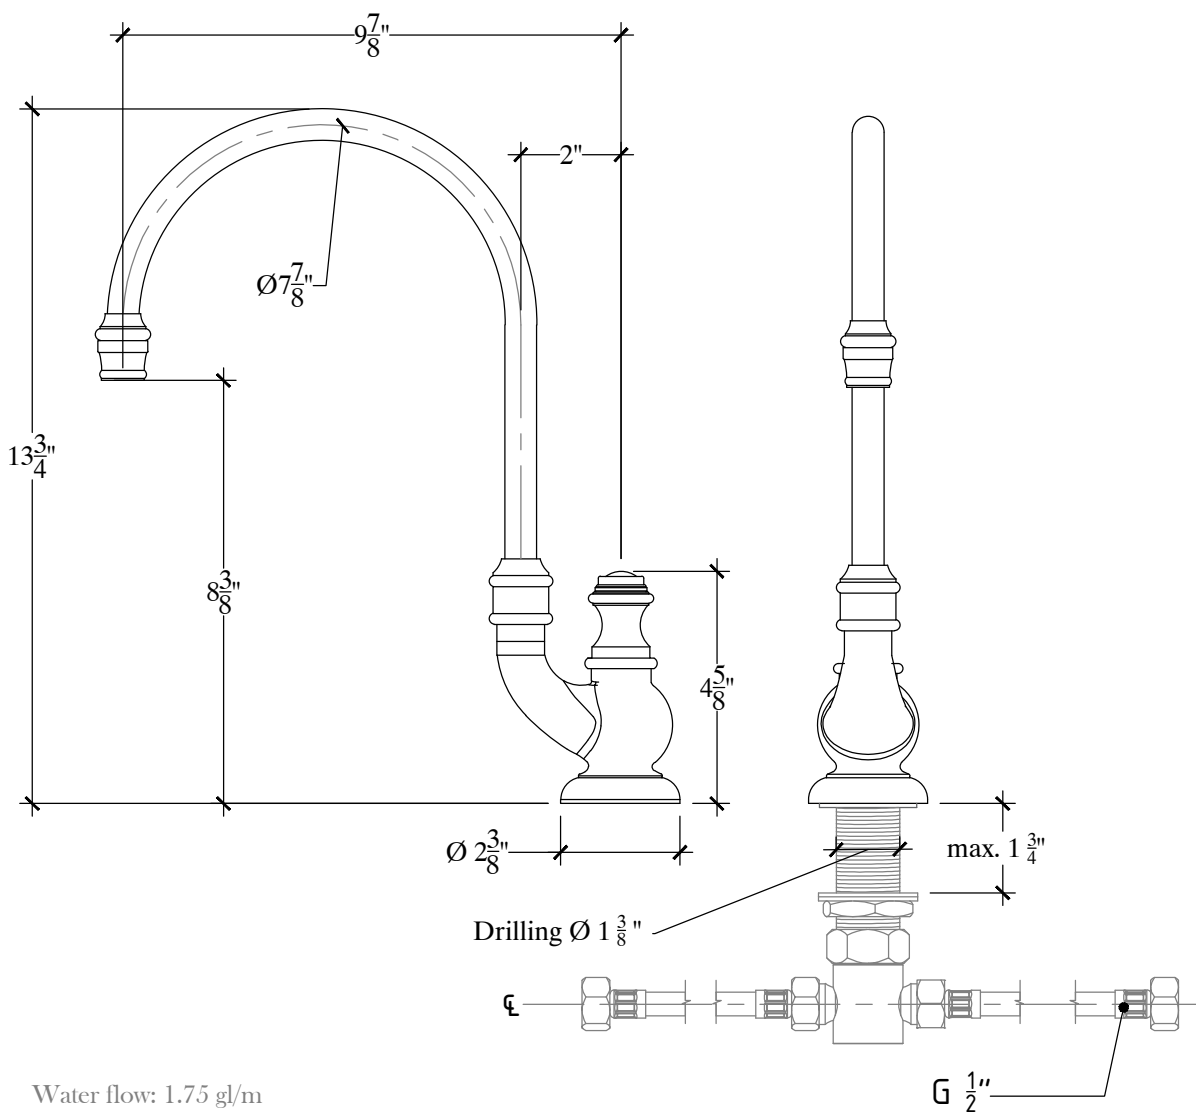

ESPA

Deck mounted kitchen/Bar spout ESPA - 1/2" NPT

Montage sur plan - Bec verseur Cuisine/Bar ESPA - 1/2" NPT

Ref # 06001189-KB

Copyright © Compas 2010 www.compasstone.com

 COMPAS™