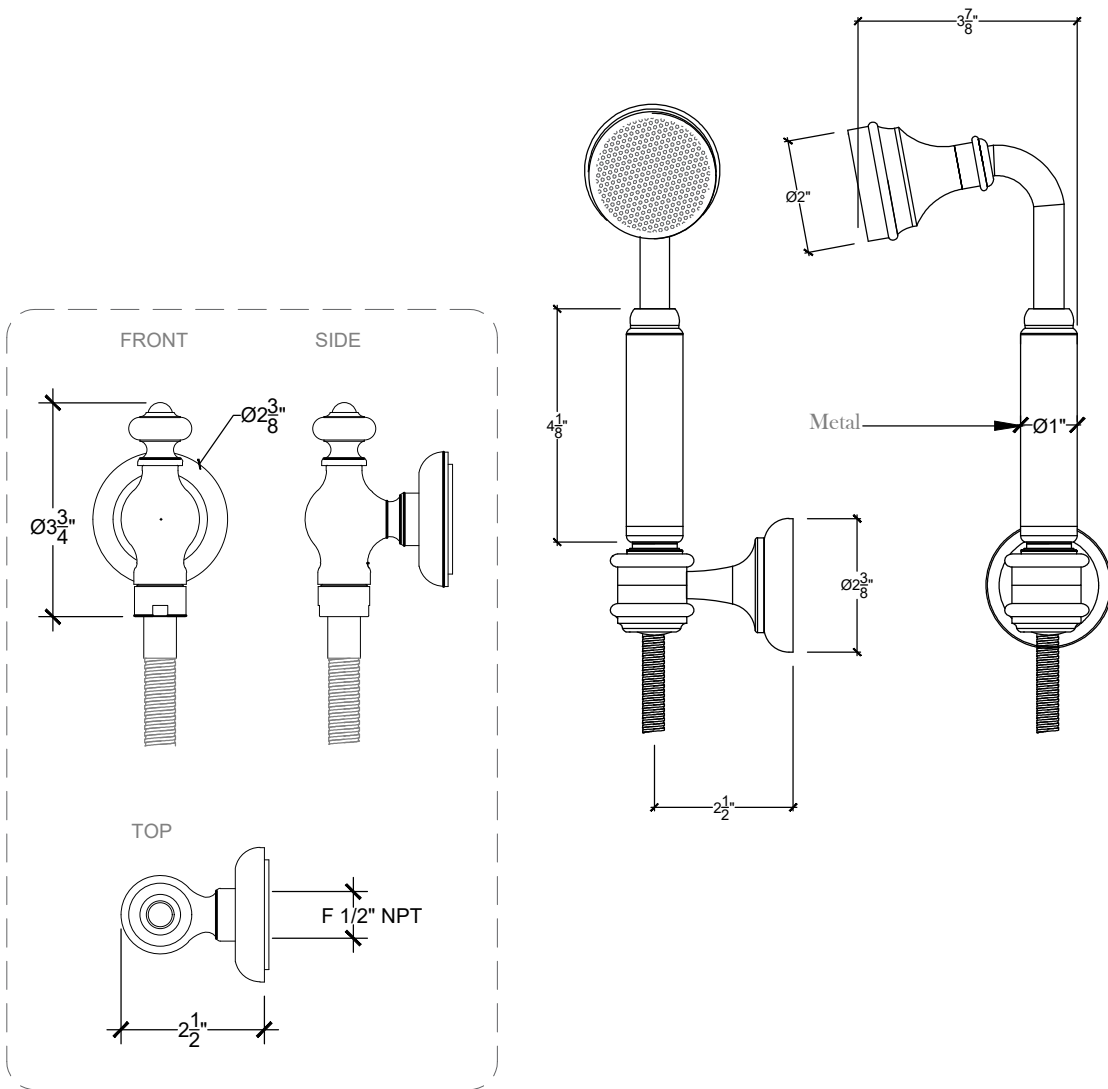

ELEGANCE

Wall Mounted Hand Held Bell Spray on Hook - $\frac{1}{2}$ " NPT
Ensemble Douchette sur Crochet
Style # 06006333

Copyright © Compas 2010 www.compassstone.com

*Requires a Thermostatic Mixer