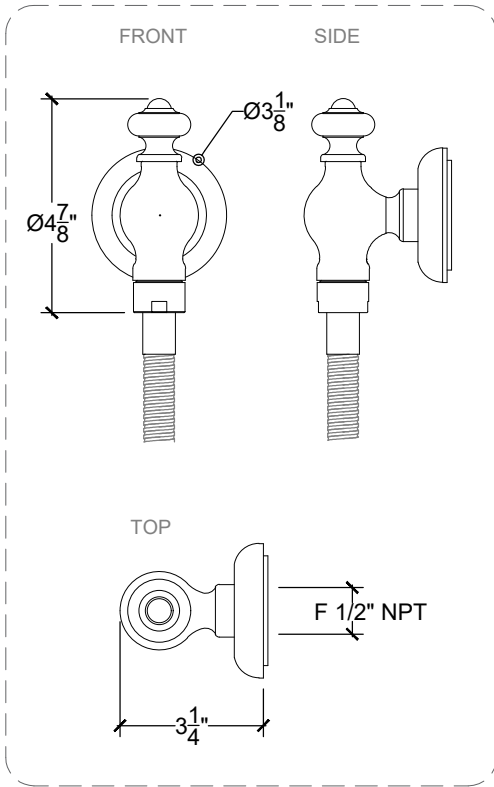

ELEGANCE

Wall Mounted Hand Held Bell Spray on Cradle - $\frac{1}{2}$ " NPT
Ensemble Douchette sur berceau
Style # 07406333

Copyright © Compas 2010 www.compassstone.com

*Requires a Thermostatic Mixer