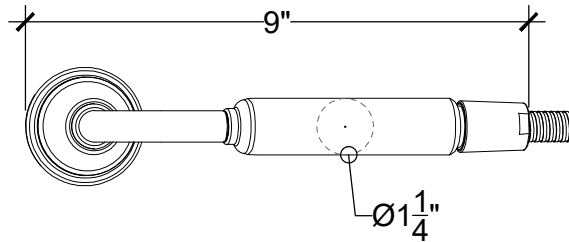

ELEGANCE

Wall Mounted Hand Held Bell Spray on Cradle - $\frac{1}{2}$ " NPT
Ensemble Douchette sur berceau
Style # 07406333

Copyright © Compas 2010 www.compassstone.com

*Requires a Thermostatic Mixer