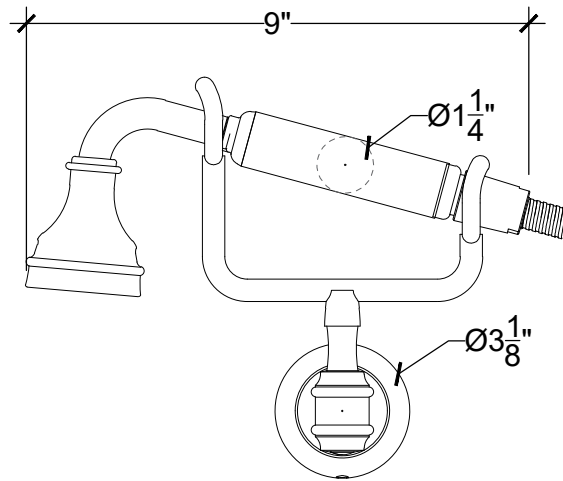

ELEGANCE

Wall Mounted Hand Held Bell Spray on Cradle - $\frac{1}{2}$ " NPT
Ensemble Douchette sur berceau
Style # 07406333

Copyright © Compas 2010 www.compassstone.com

*Requires a Thermostatic Mixer