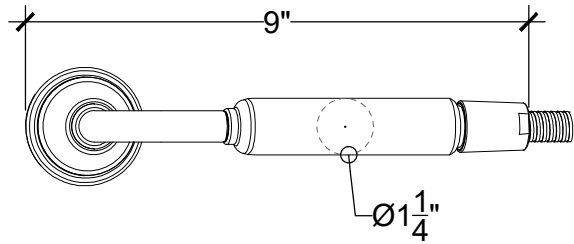

# ELEGANCE

Wall Mounted Hand Held Bell Spray on Cradle -  $\frac{1}{2}$ " NPT  
Ensemble Douchette sur berceau  
Style # 6006333

Copyright © Compas 2010 www.compasstone.com

\*Requires a Thermostatic Mixer