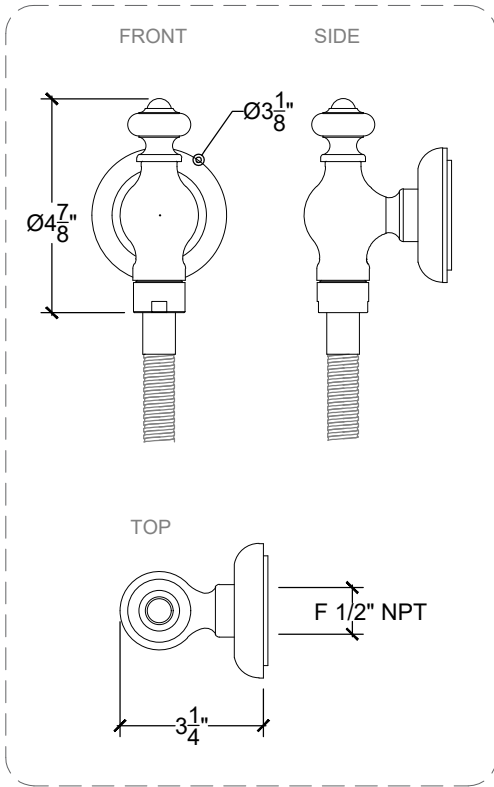

# ELEGANCE

Wall Mounted Hand Held Bell Spray on Cradle -  $\frac{1}{2}$ " NPT  
Ensemble Douchette sur berceau  
Style # 6006333

Copyright © Compas 2010 www.compasstone.com

\*Requires a Thermostatic Mixer