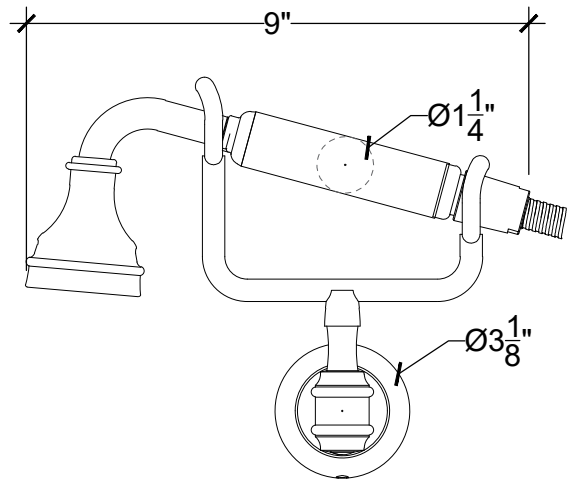

# ELEGANCE

Wall Mounted Hand Held Bell Spray on Cradle -  $\frac{1}{2}$ " NPT  
Ensemble Douchette sur berceau  
Style # 6006333

Copyright © Compas 2010 www.compasstone.com

\*Requires a Thermostatic Mixer