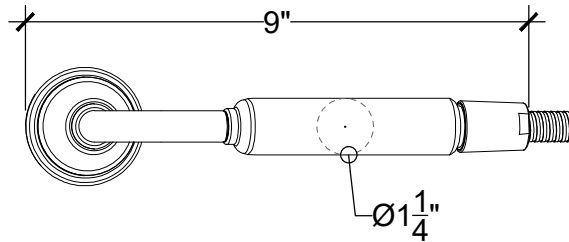

ELEGANCE

Wall Mounted Elegance Hand Held on Cradle - 1/2" NPT
Montage mural - Ensemble Douchette Elegance sur berceau - 1/2" NPT
Style # 06006333

Copyright © Compas 2010 www.compassstone.com

*Requires a Thermostatic Mixer