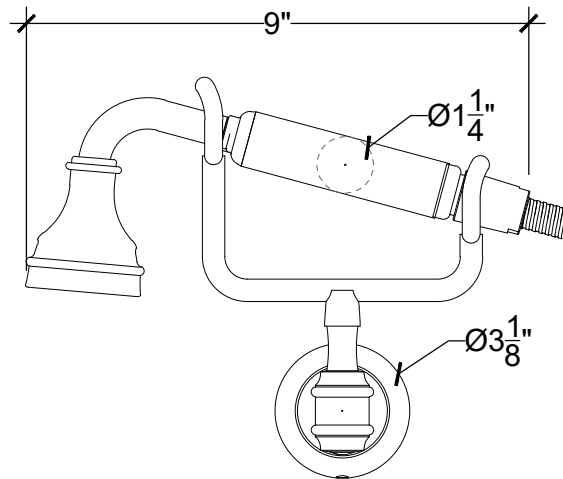

ELEGANCE

Wall Mounted Elegance Hand Held on Cradle - 1/2" NPT
Montage mural - Ensemble Douchette Elegance sur berceau - 1/2" NPT
Style # 06006333

Copyright © Compas 2010 www.compassstone.com

*Requires a Thermostatic Mixer