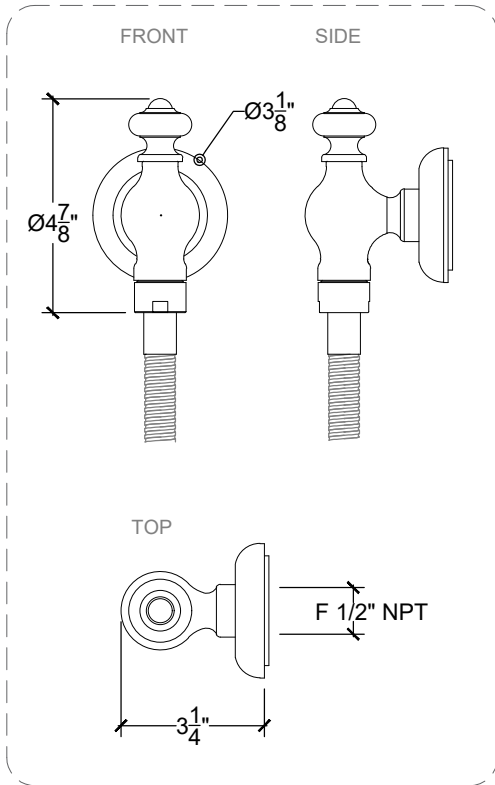

ELEGANCE

Wall Mounted Elegance Hand Held on Cradle - 1/2" NPT
Montage mural - Ensemble Douchette Elegance sur berceau - 1/2" NPT
Style # 06006333

Copyright © Compas 2010 www.compassstone.com

*Requires a Thermostatic Mixer