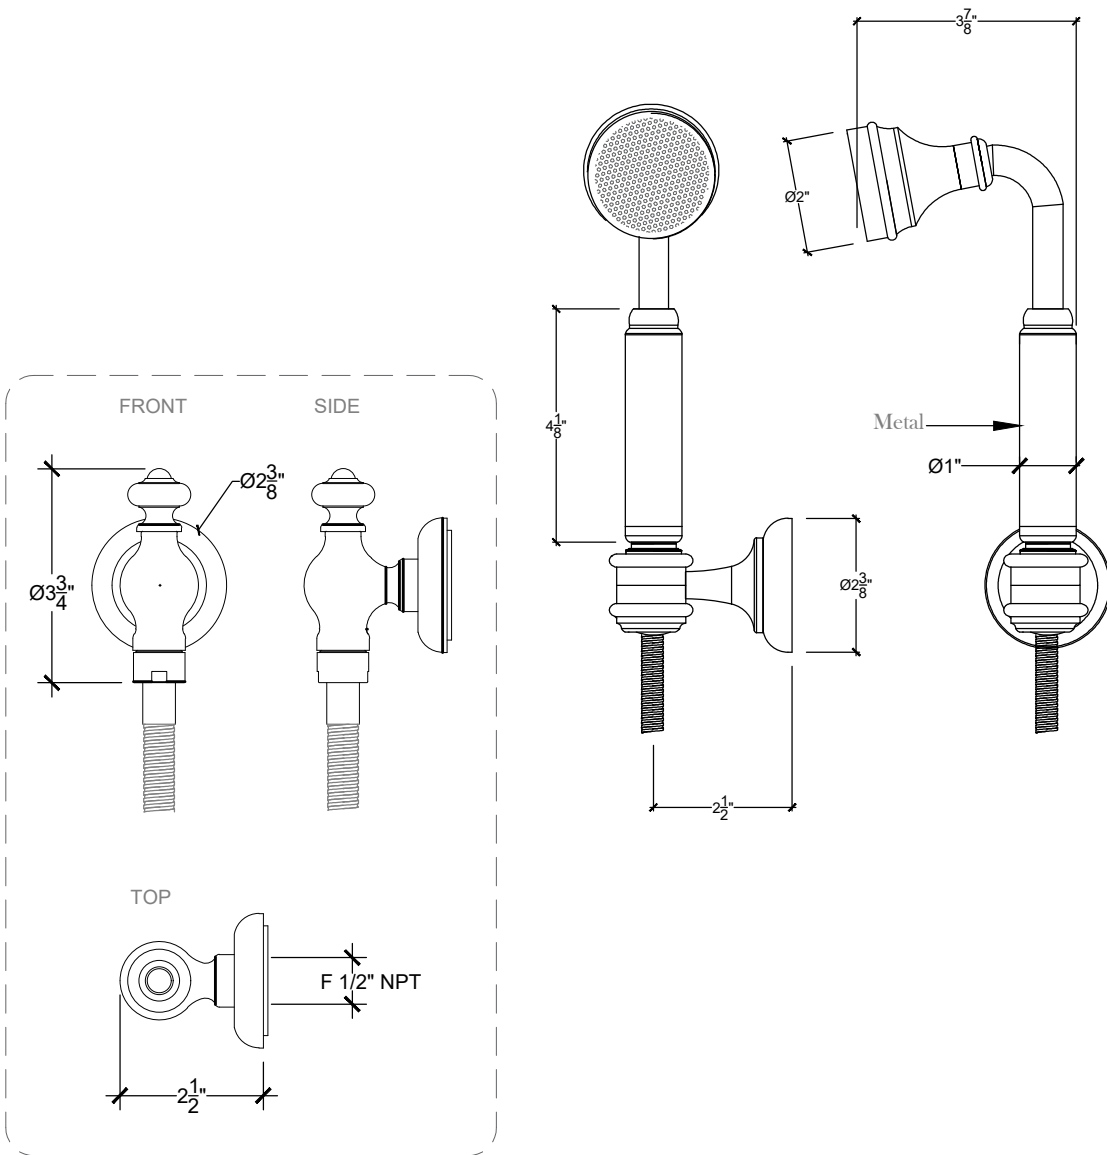

ELEGANCE

Wall Mounted Hand Held Bell Spray on Hook - 1/2" NPT
Ensemble douchette sur crochet
Ref # 6006333

Copyright © Compas 2010 www.compassstone.com

*Requires a Thermostatic Mixer