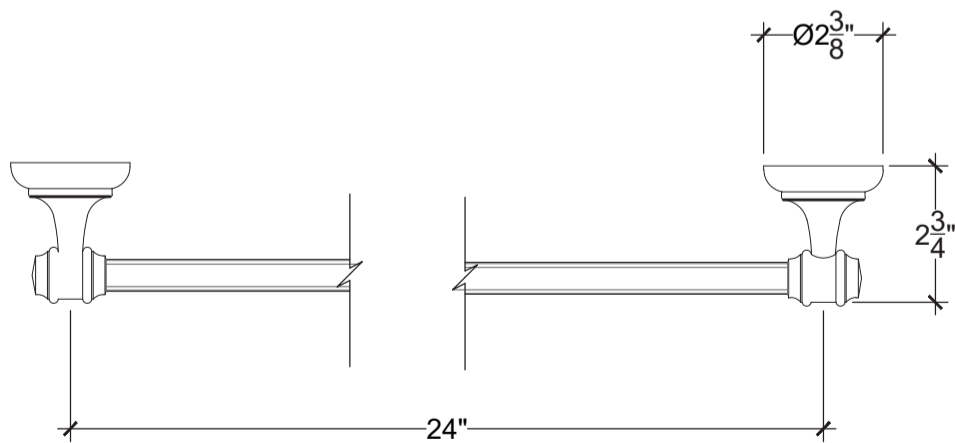

TOP

Copyright © Compas 2010 www.compassstone.com

COMPAS™