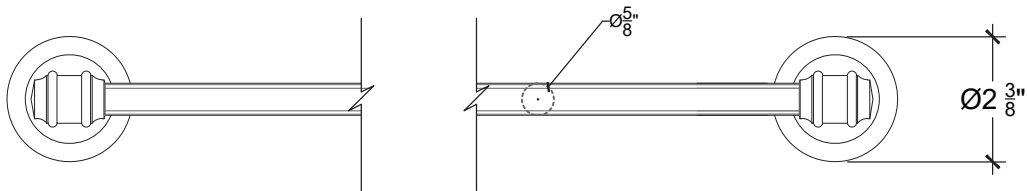

ELEGANCE

Wall Mounted Elegance Towel bar - 24"
Montage mural - Porte Serviette Elegance - 24"
Style # 06002502

SIDE

TOP

Copyright © Compas 2010 www.compasstone.com

 COMPAS™