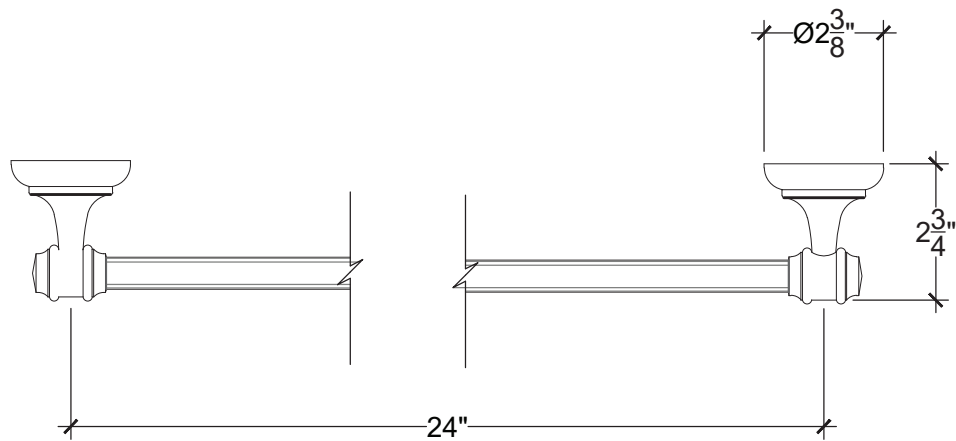

ELEGANCE

Wall Mounted Elegance Towel bar - 24"
Montage mural - Porte Serviette Elegance - 24"
Style # 06002502

SIDE

TOP

Copyright © Compas 2010 www.compasstone.com

 COMPAS™