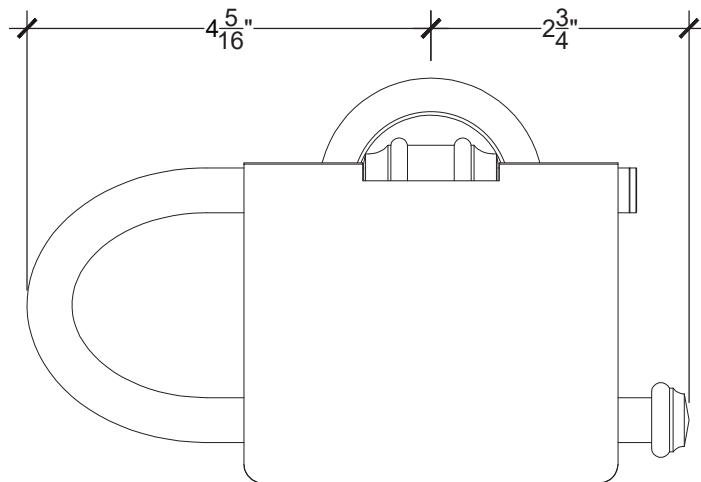

## ELEGANCE

Elegance "C" shaped T.P. Holder with Metal Cover  
Style # 6002505

Copyright © Compas 2010 www.compasstone.com