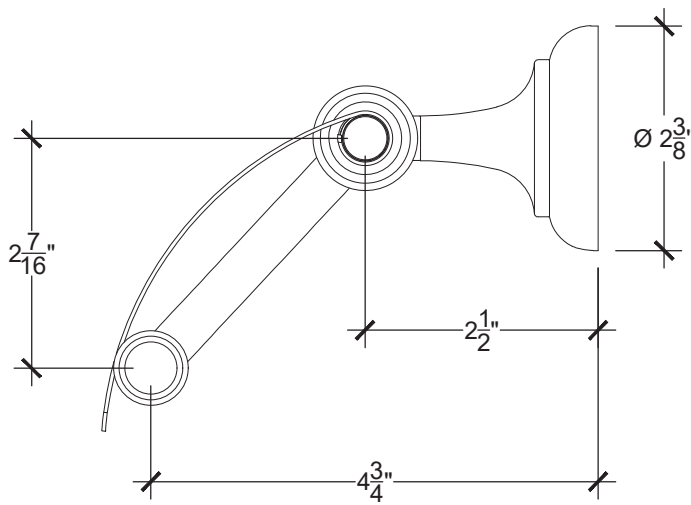

## ELEGANCE

Elegance "C" shaped T.P. Holder with Metal Cover  
Style # 6002505

Copyright © Compas 2010 www.compasstone.com