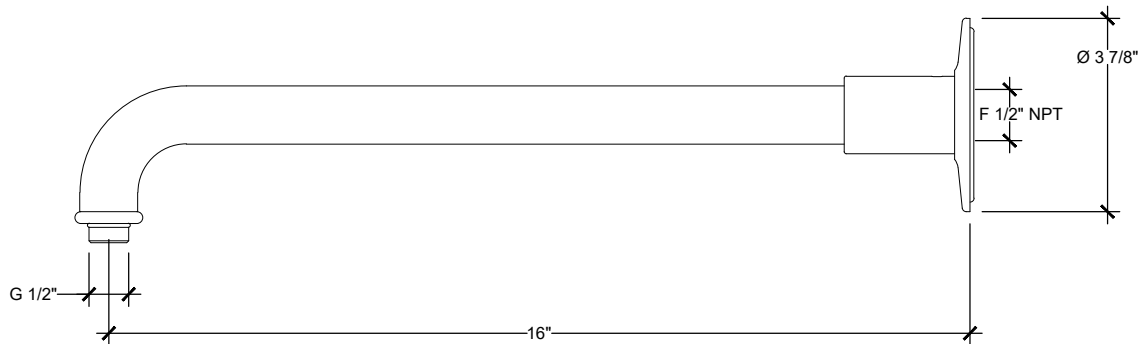

ELEGANCE

Wall Mounted Straight Shower Arm - 1/2" NPT
Bras De Douche Mural - 1/2" NPT
Style # 6006366

Copyright © Compas 2010 www.compasstone.com