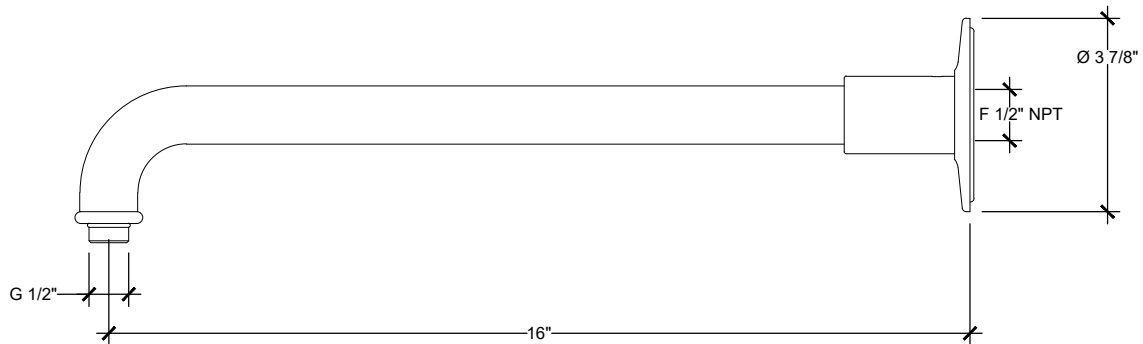

# ELEGANCE

Horizontal Wall Mounted Straight Shower Arm - 1/2" NPT  
Montage mural - Bras De Douche horizontal - 1/2" NPT  
Style # 06006366

Copyright © Compass 2010 www.compassstone.com