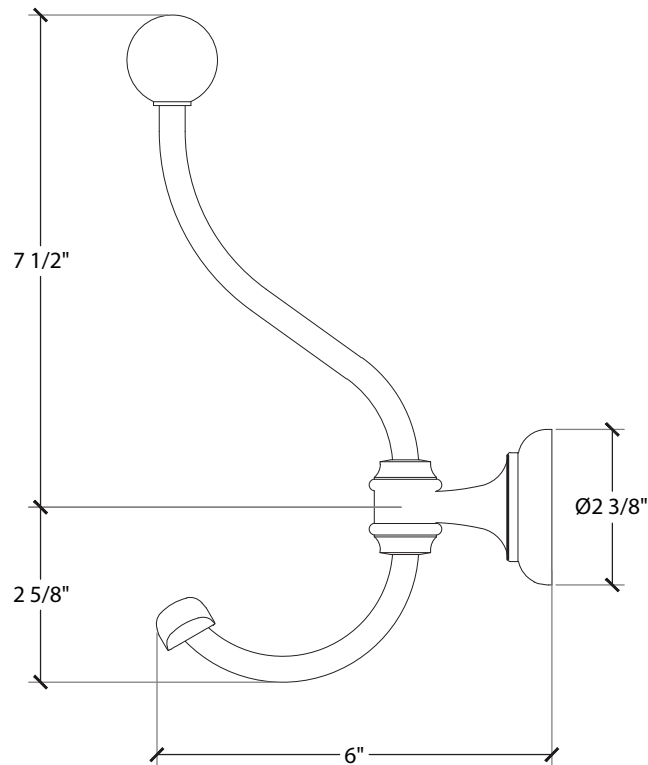

# ELEGANCE

Wall Mounted Elegance Double Robe Hook  
Montage mural - Porte peignoir Elegance à double crochet  
Reference # 06002508

Copyright © Compas 2010 www.compassstone.com

COMPAS®