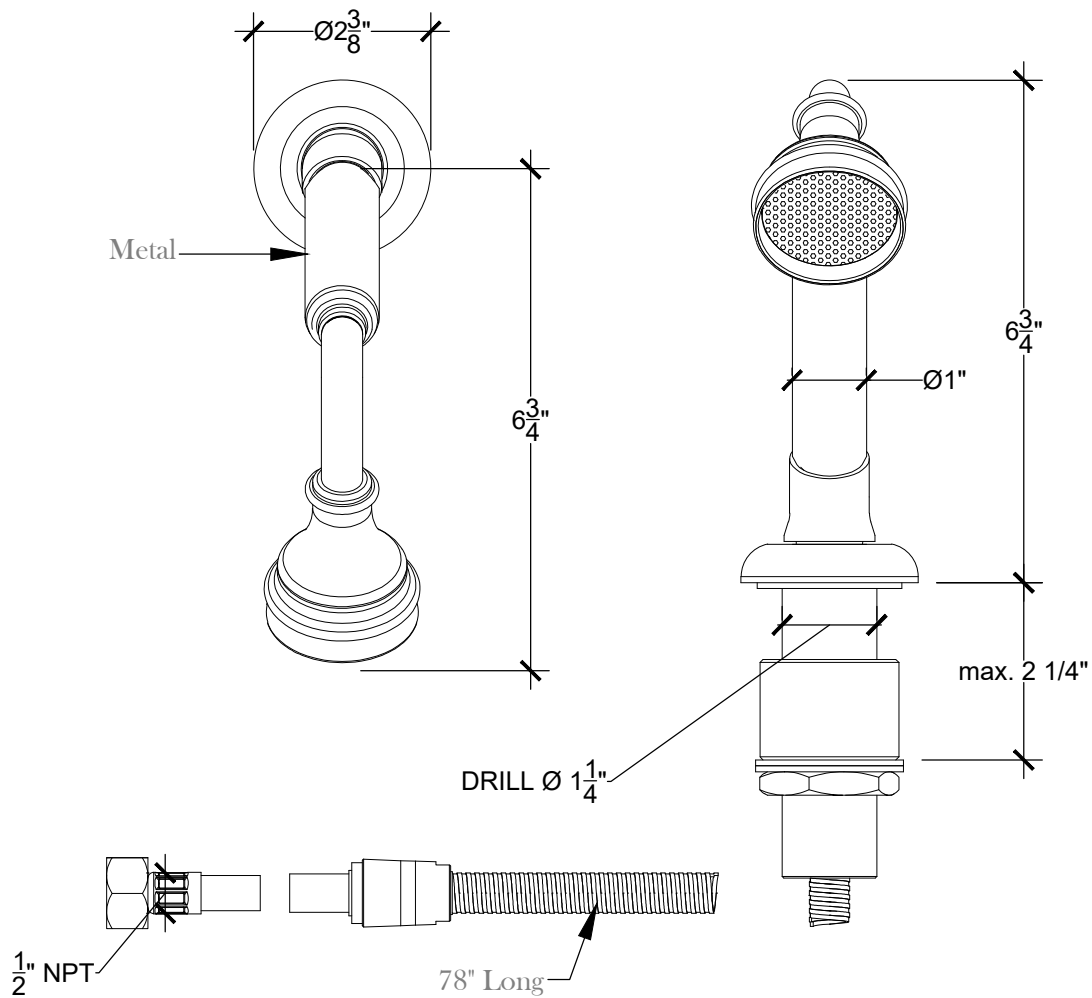

ELEGANCE

Deck Mounted Elegance handheld - 1/2" NPT

Montage sur plan - Ensemble douchette Elegance - 1/2" NPT

Ref # 06006218

Copyright © Compas 2010 www.compassstone.com