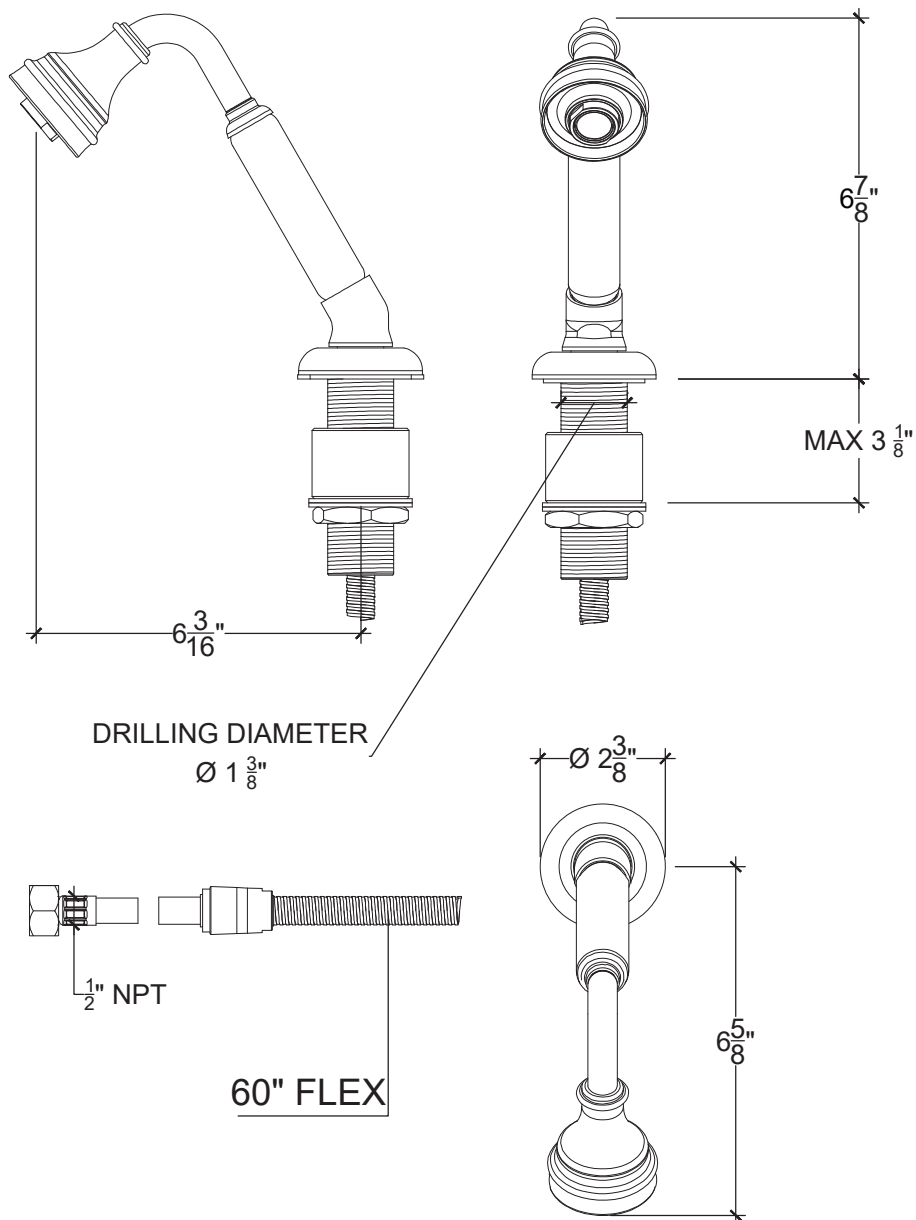

## ELEGANCE KITCHEN SPRAY

Elegance deck mounted Kitchen Spray  
Style# 06006218

Copyright © Compas 2010 www.compasstone.com

 **COMPAS™**