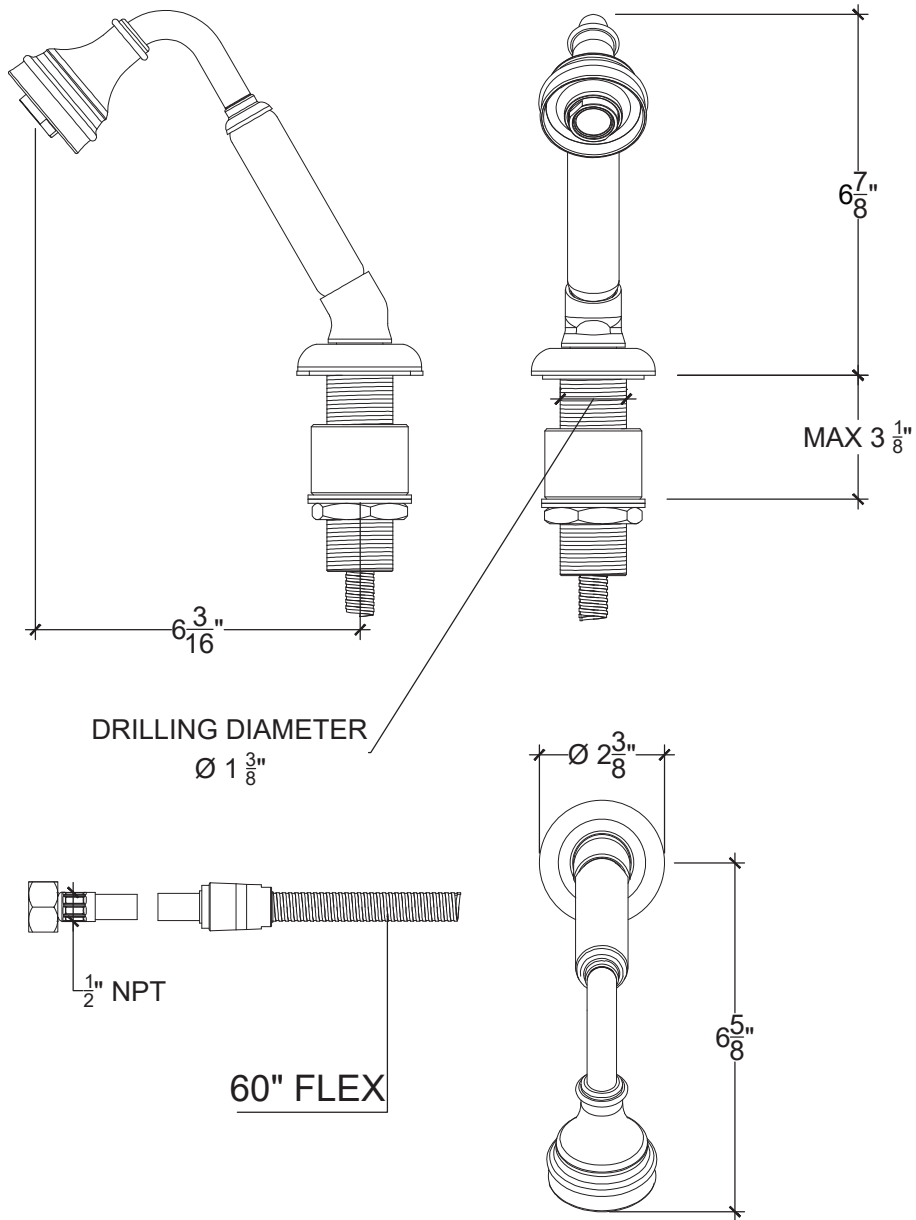

ELEGANCE KITCHEN SPRAY

Elegance deck mounted Kitchen/Bar Spray - 1/2" NPT
Montage sur plan - Spray pour Cuisine/Bar - 1/2" NPT
Style# 06006218-KB

Copyright © Compass 2010 www.compassstone.com