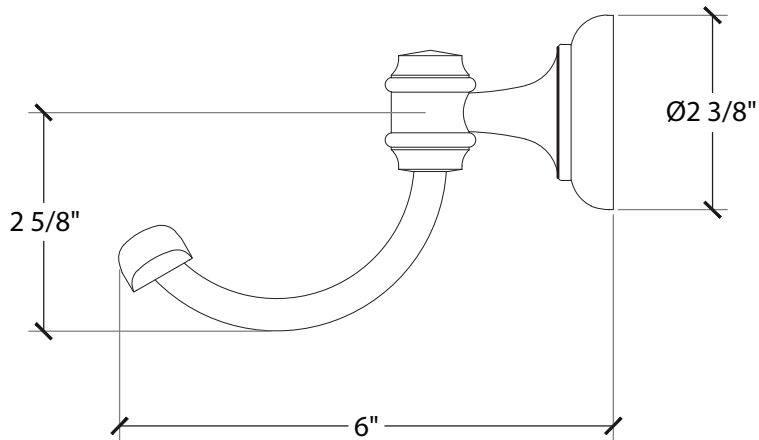

ELEGANCE

Wall Mounted Elegance Bath Robe Hook
Montage mural - Porte peignoir Elegance à crochet simple
Reference # 06002507

Copyright © Compas 2010 www.compasstone.com

COMPAS®