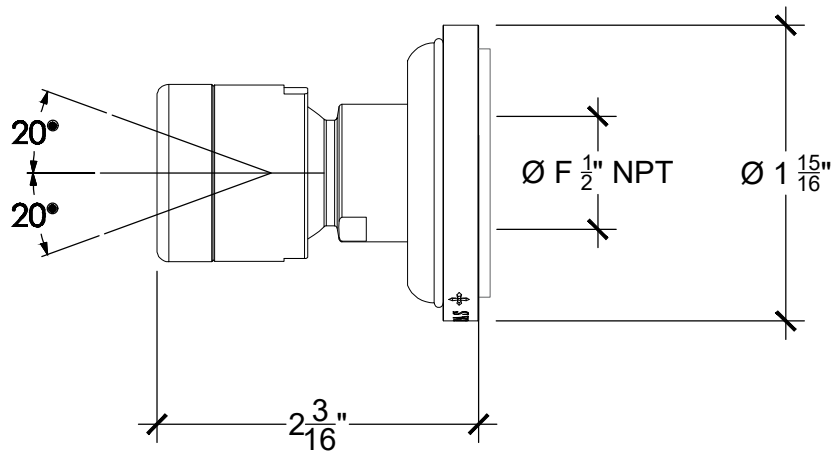

BODY JET

Body Jet
Douchette laterale Elegance
Ref #: 2106355-SP

* Need Thermostatic

 COMPAS™