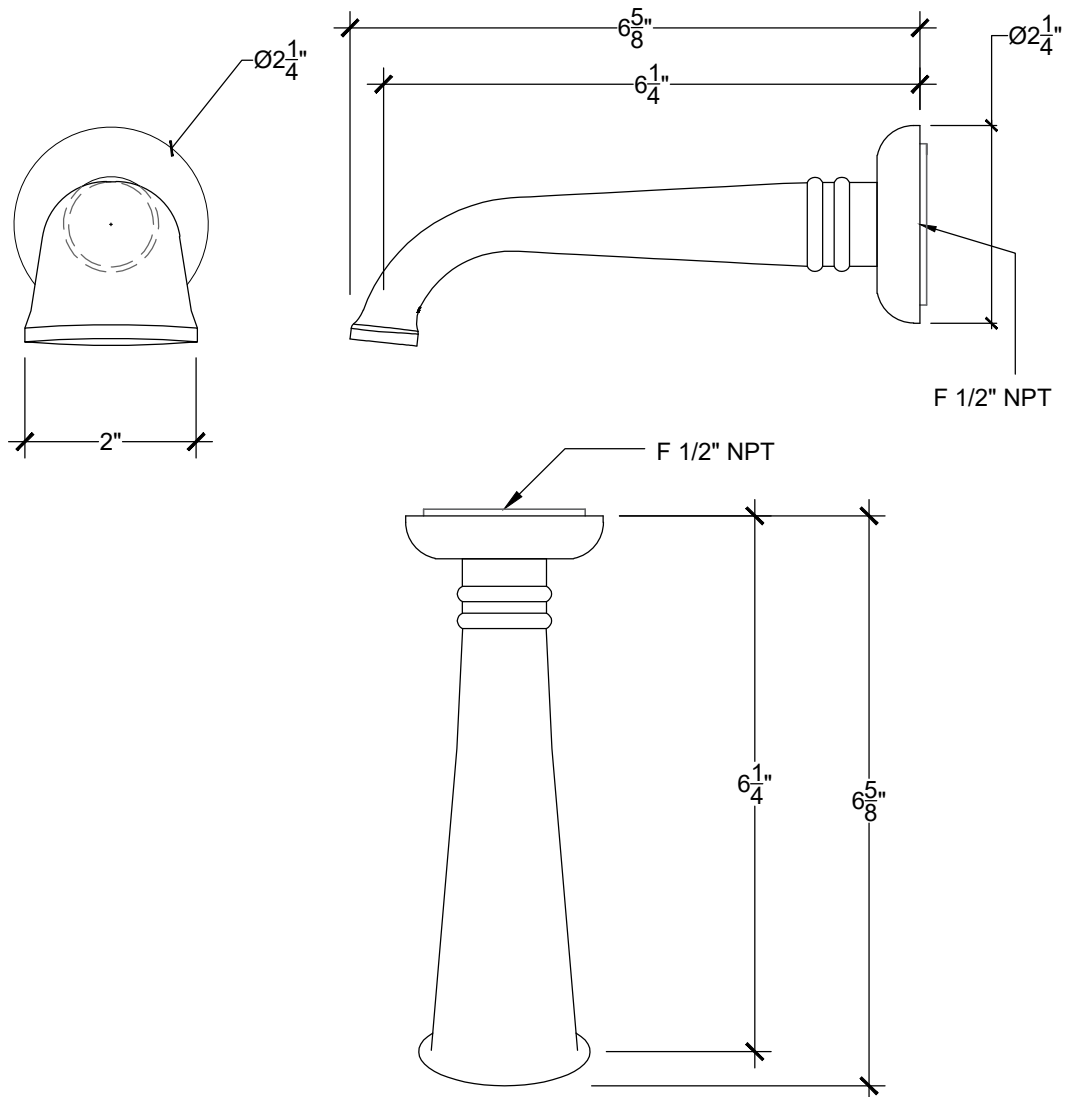

DELLA

Wall Mount Spout - Della - 1/2" NPT
Bec de Lavabo Mural - 1/2" NPT
Style # 6006100

Copyright © Compas 2010 www.compassstone.com

* Select preferred handles to create ensemble

 COMPAS™