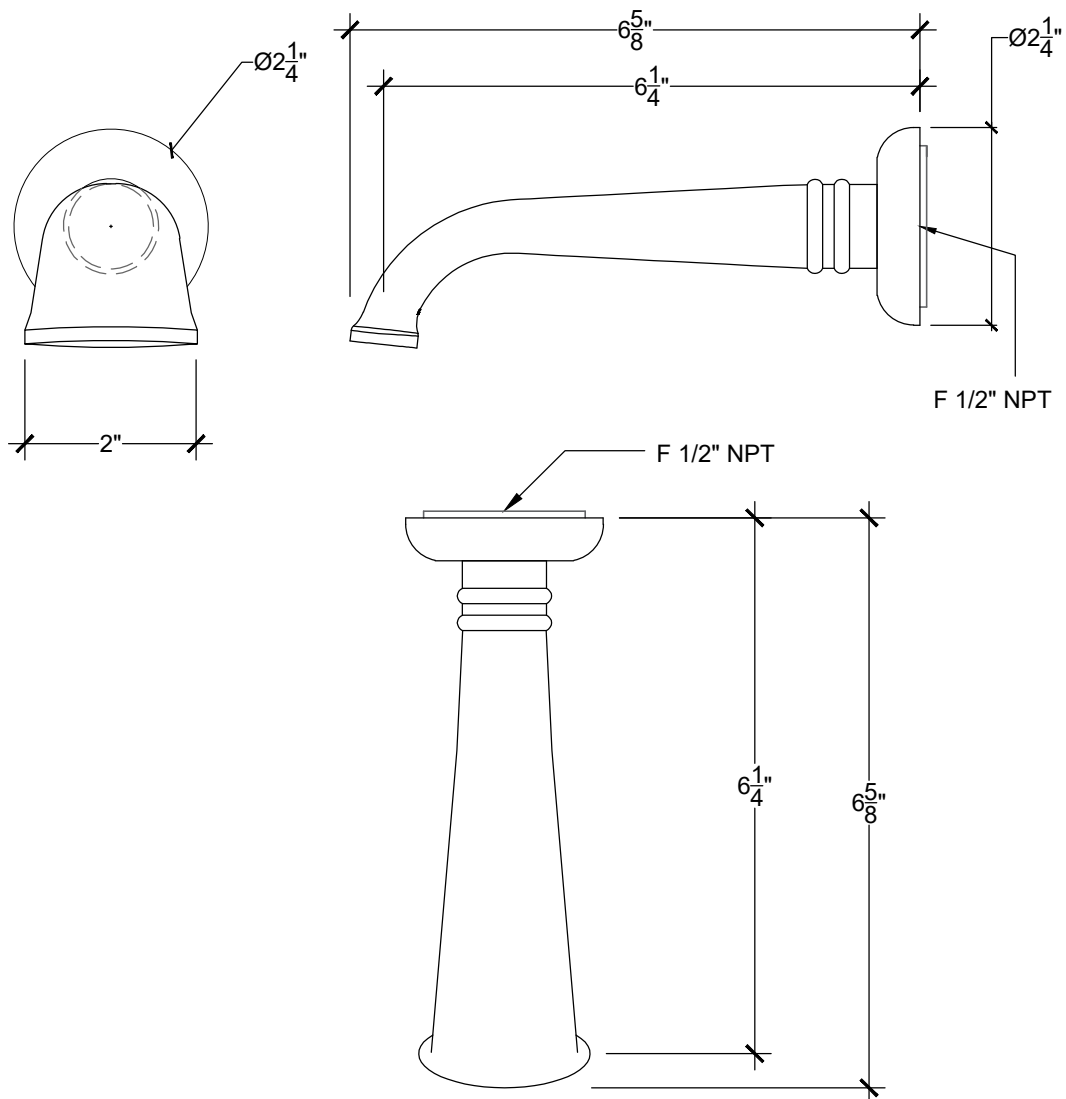

# DELLA

Wall Mounted Spout - 1/2" NPT

Montage mural - Bec verseur Della - 1/2" NPT

Style # 06006100

Copyright © Compas 2010 www.compassstone.com

\* Select preferred handles to create ensemble

 COMPAS™