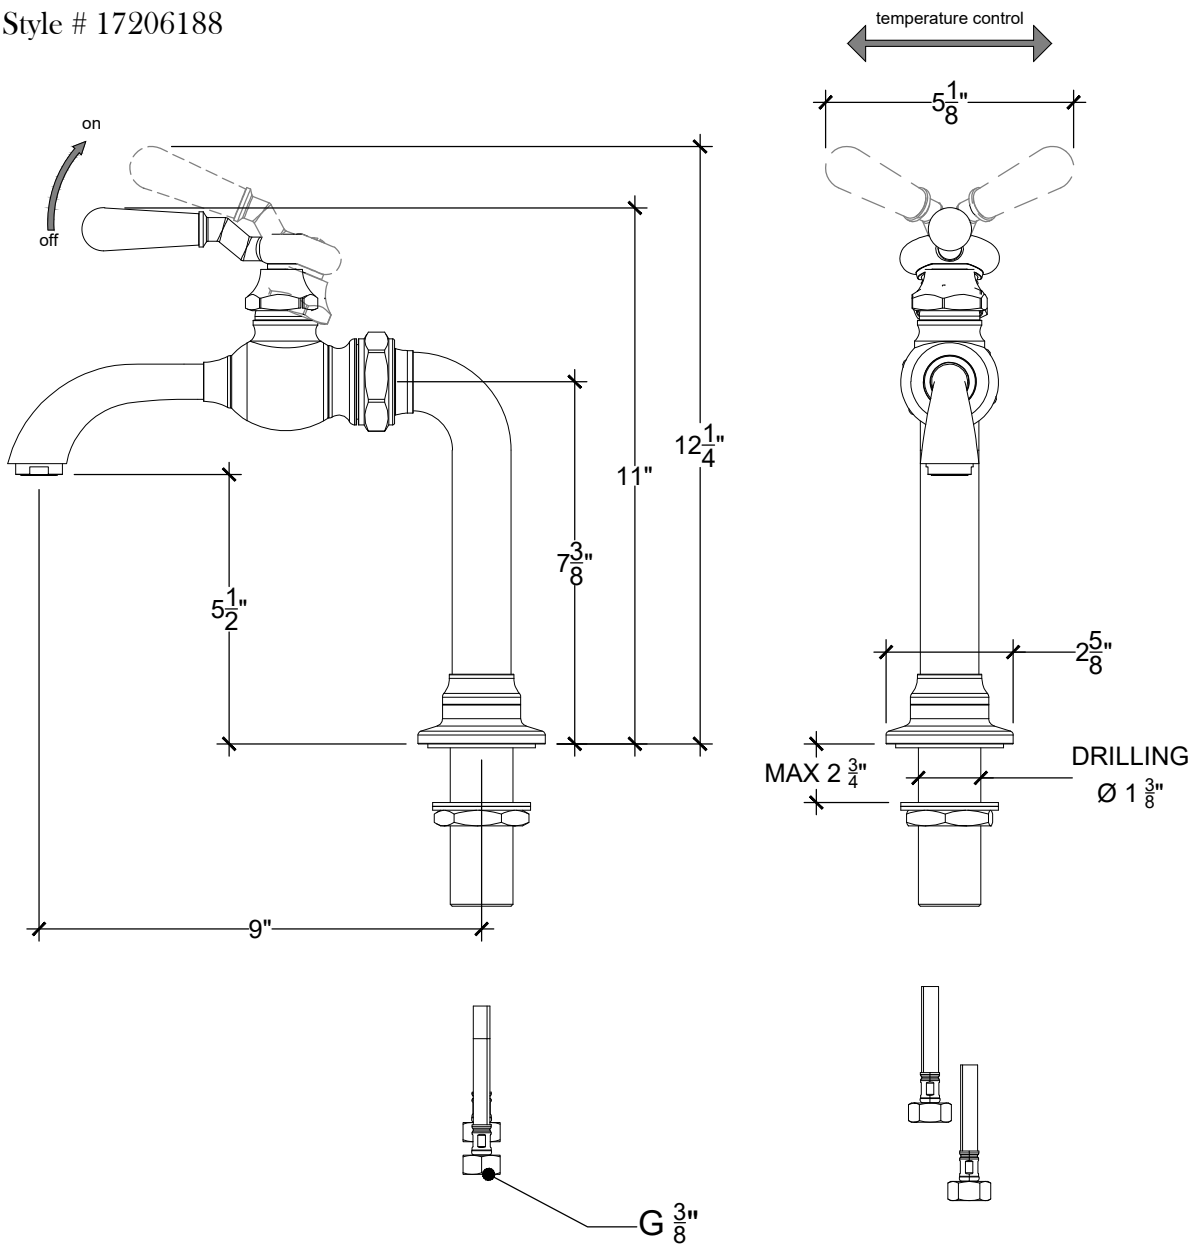

DUBLIN MIXER SPOUT

Deck mounted Dublin Kitchen Mixer Spout $\frac{3}{8}$ " NPT
Mitigeur monotrou de cuisine

Style # 17206188

Copyright © Compas 2010 www.compasstone.com

 COMPAS™