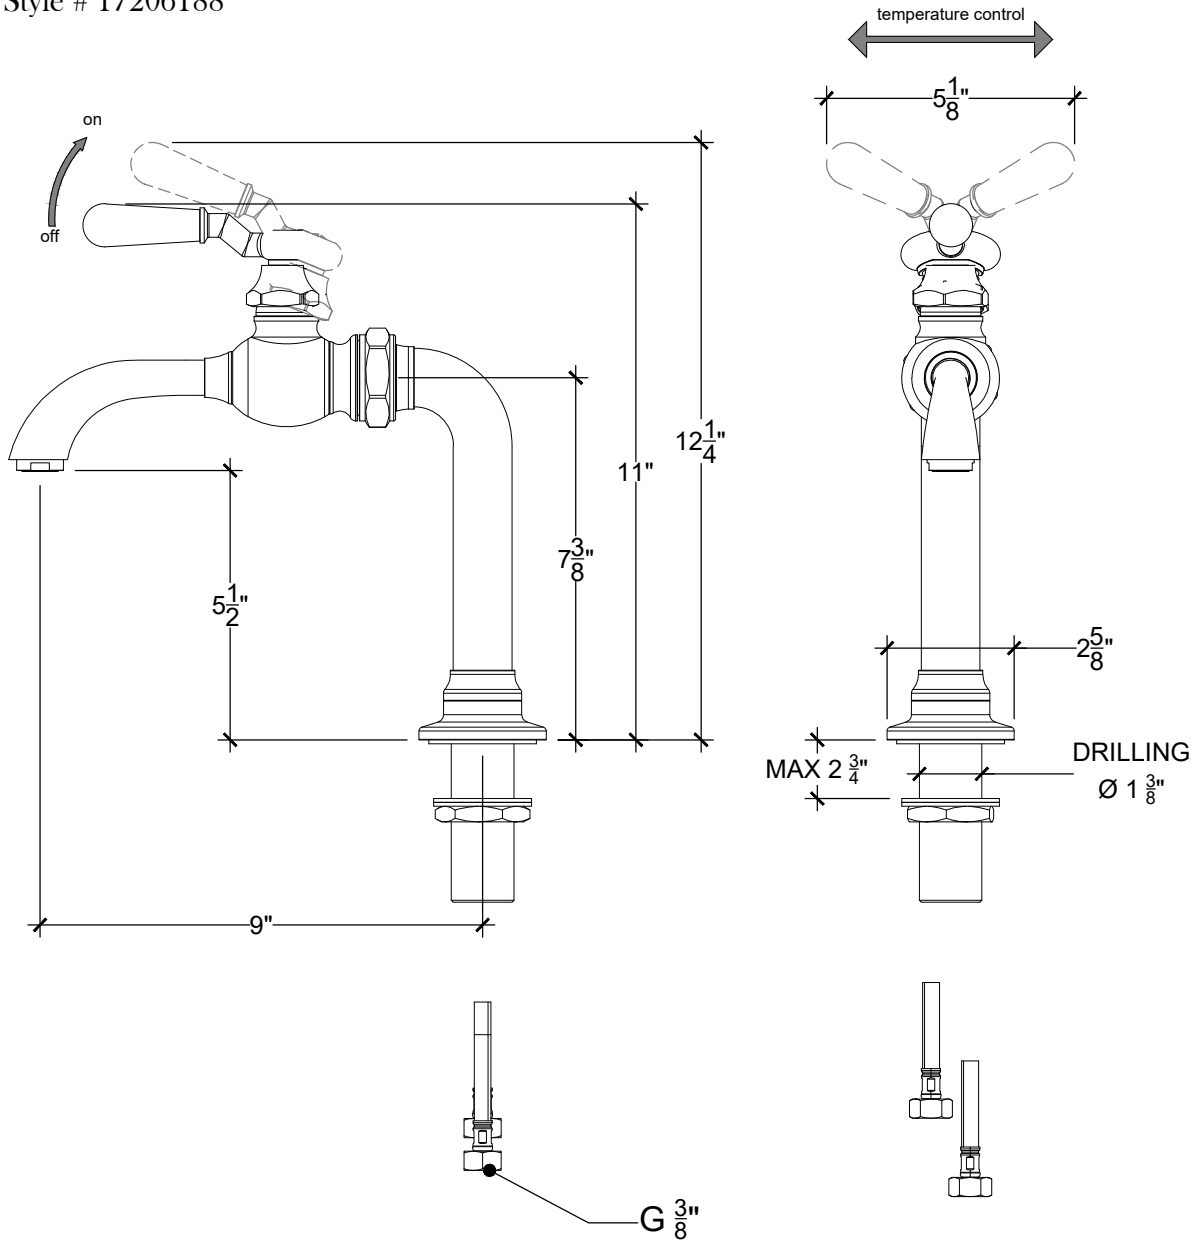

DUBLIN MIXER SPOUT

Deck mounted Dublin Kitchen Mixer Spout - 3/8" NPT

Montage mural - Bec verseur avec Mitigeur pour cuisine - 3/8" NPT

Style # 17206188

Copyright © Compas 2010 www.compasstone.com

 COMPAS™