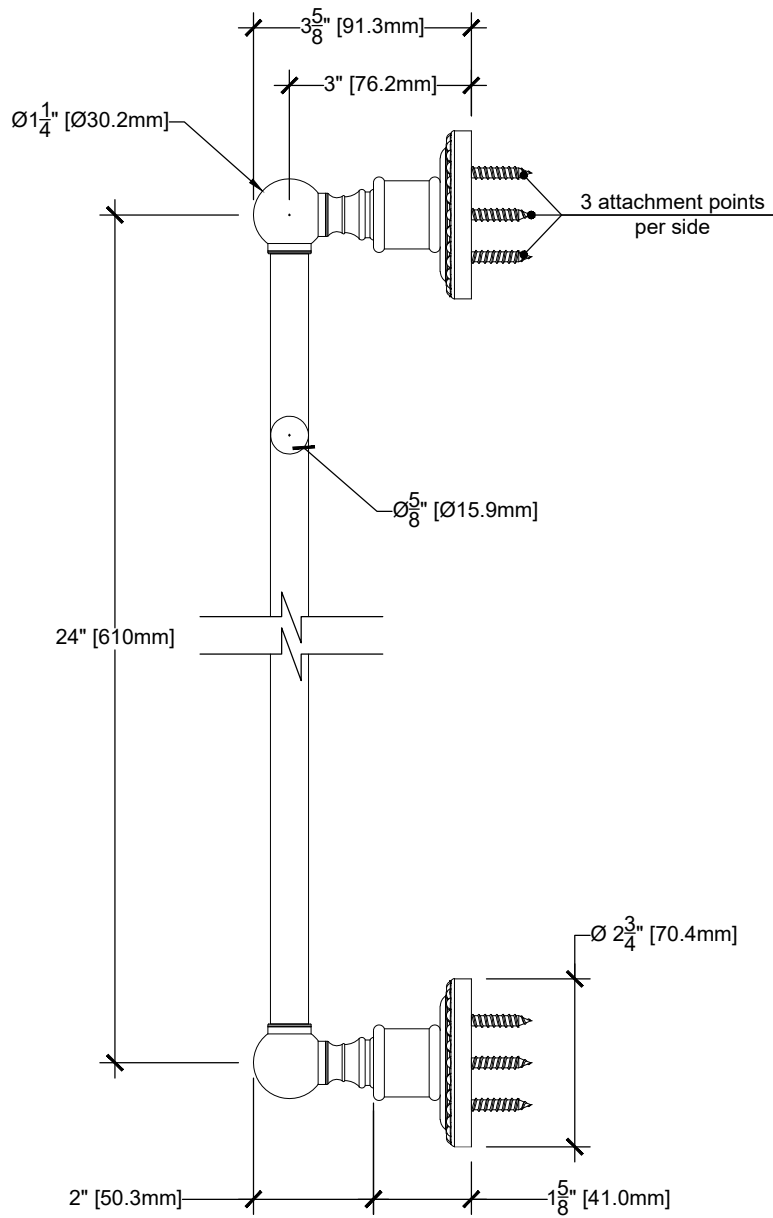

CUCIFORM

Cruciform towel bar
Porte - serviettes Cruciform
Ref # 08502502

Copyright © Compas 2010 www.compasstone.com

COMPAS