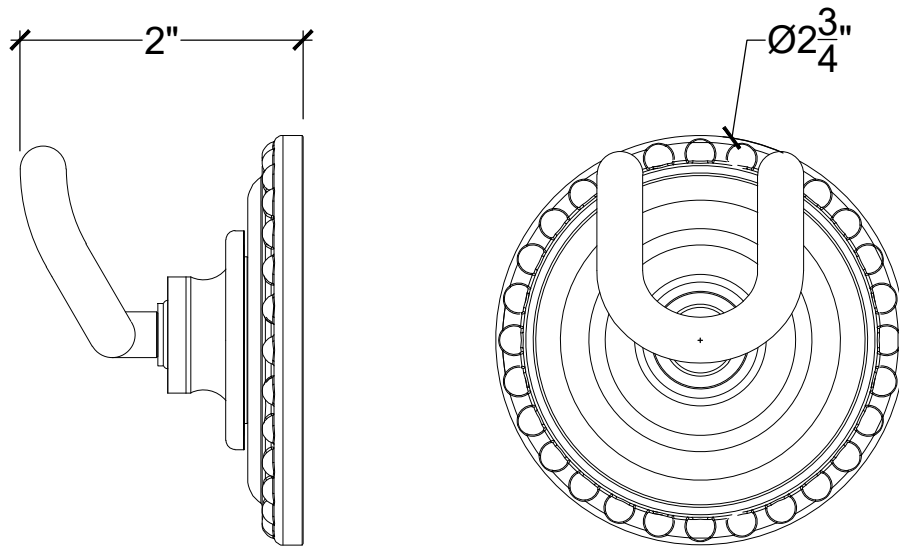

CRUCIFORM

Wall Mounted Robe Hook
Porte Peignoir Cruciform à Double crochet
Style # 08502508

Copyright © Compas 2010 www.compassstone.com

 COMPAS™