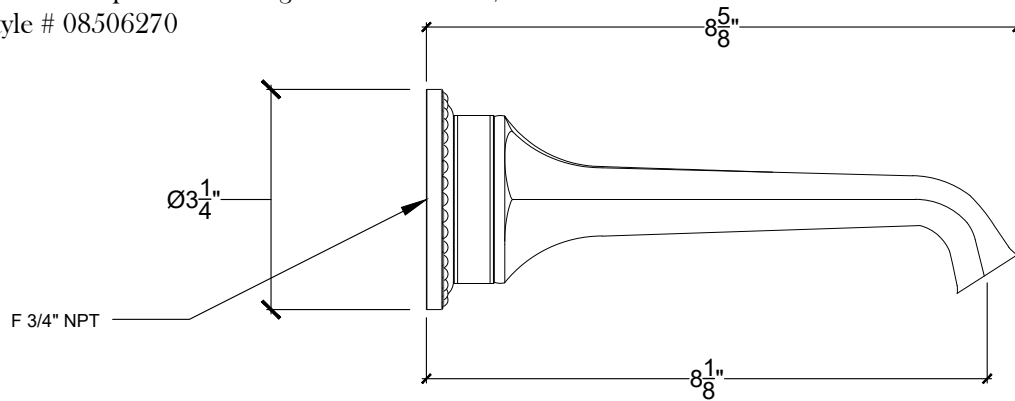

CRUCIFORM

Cruciform Wall Mount Spout for Tub - Regalia- 3/4" NPT

Bec lavabo pour bain - Regalia Cruciform - 3/4" NPT

Style # 08506270

Copyright © Compas 2010 www.compasstone.com

COMPAS™

Product Support +1 310 854 3023