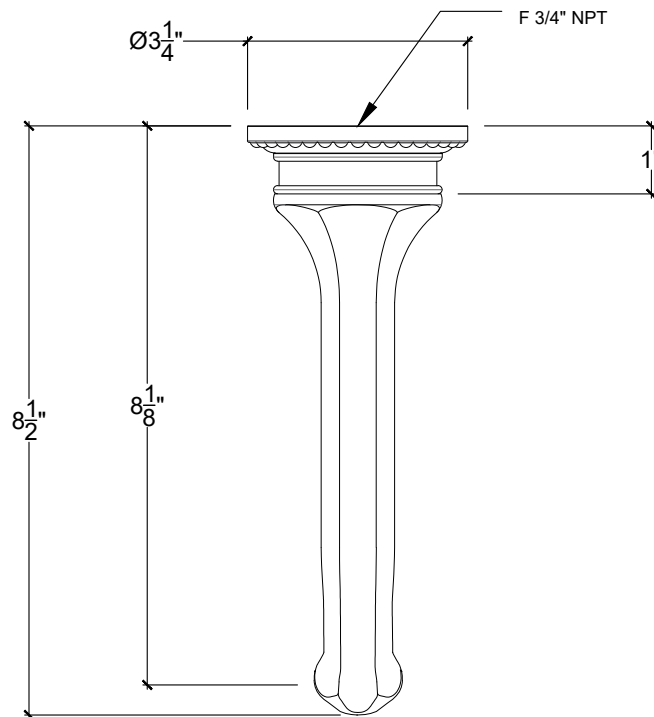

CRUCIFORM

Cruciform Wall Mount Spout for Tub - Regalia- 3/4" NPT

Bec lavabo pour bain - Regalia Cruciform - 3/4" NPT

Style # 08506270

Copyright © Compas 2010 www.compasstone.com

COMPAS™

Product Support +1 310 854 3023

REVISED 03-09-20

Technical Drawings are subject to change at Compas' discretion.