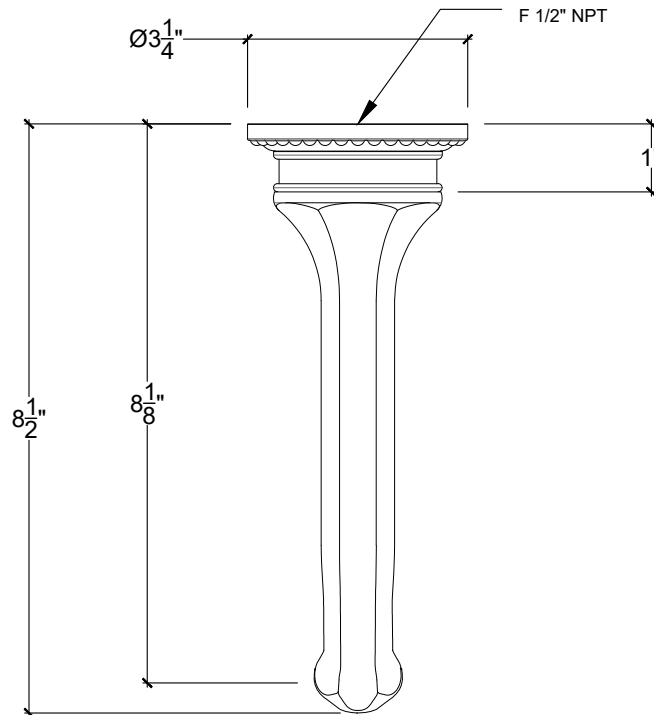

CRUCIFORM

Cruciform Wall Mount Spout - Regalia- 1/2" NPT

Bec de lavabo mural seul - Regalia Cruciform - 1/2" NPT

Style # 08506102

Copyright © Compas 2010 www.compasstone.com

COMPAS™

Product Support +1 310 854 3023

REVISED 07-09-19

Technical Drawings are subject to change at Compas' discretion.