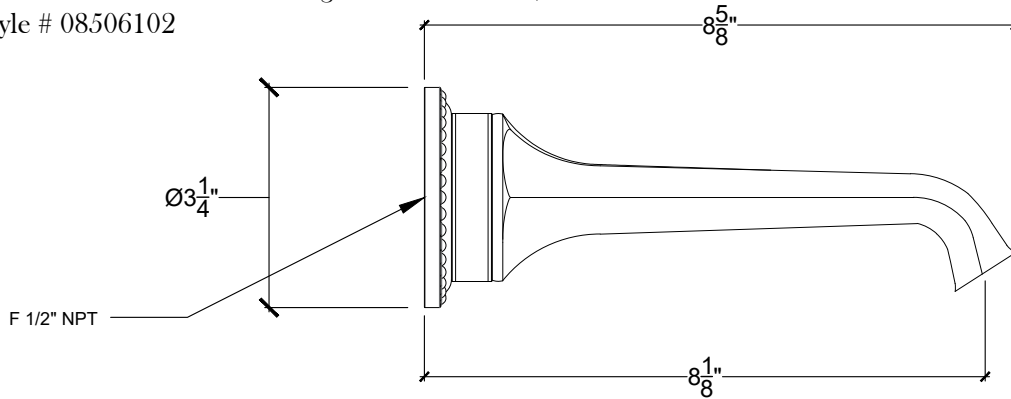

CRUCIFORM

Cruciform Wall Mount Spout - Regalia- 1/2" NPT

Bec de lavabo mural seul - Regalia Cruciform - 1/2" NPT

Style # 08506102

Copyright © Compas 2010 www.compasstone.com

COMPAS™

Product Support +1 310 854 3023