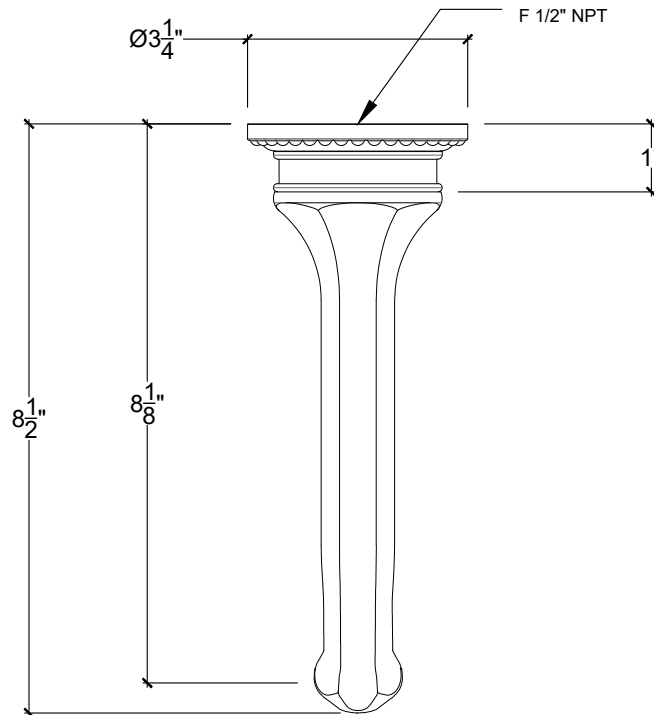

CRUCIFORM

Cruciform/Regalia Wall Mounted Spout - 1/2" NPT

Montage mural - Bec verseur Cruciform/Regalia - 1/2" NPT

Style # 08506102

Copyright © Compas 2010 www.compasstone.com

COMPAS™

Product Support +1 310 854 3023

REVISED 07-09-19

Technical Drawings are subject to change at Compas' discretion.