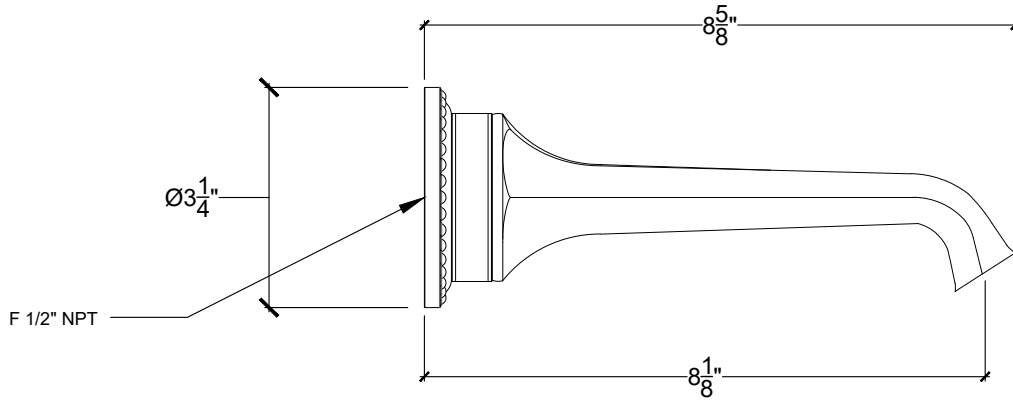

CRUCIFORM

Cruciform/Regalia Wall Mounted Spout - 1/2" NPT

Montage mural - Bec verseur Cruciform/Regalia - 1/2" NPT

Style # 08506102

Copyright © Compas 2010 www.compasstone.com

COMPAS™

Product Support +1 310 854 3023