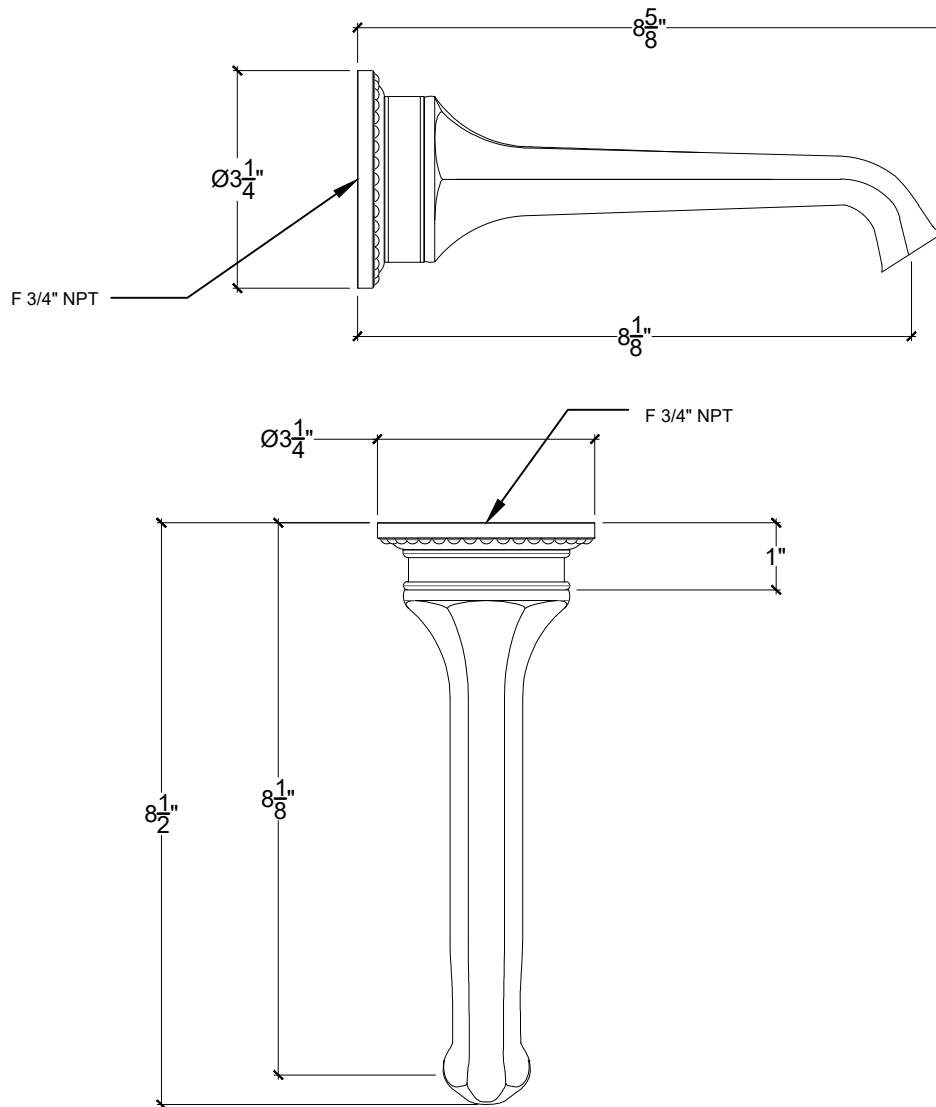

CRUCIFORM

Cruciform wall mount spout for Tub/ Shower - 3/4" NPT
Bec lavabo pour bain - Cruciform - 3/4" NPT
Style # 08506270

Copyright © Compas 2010 www.compasstone.com