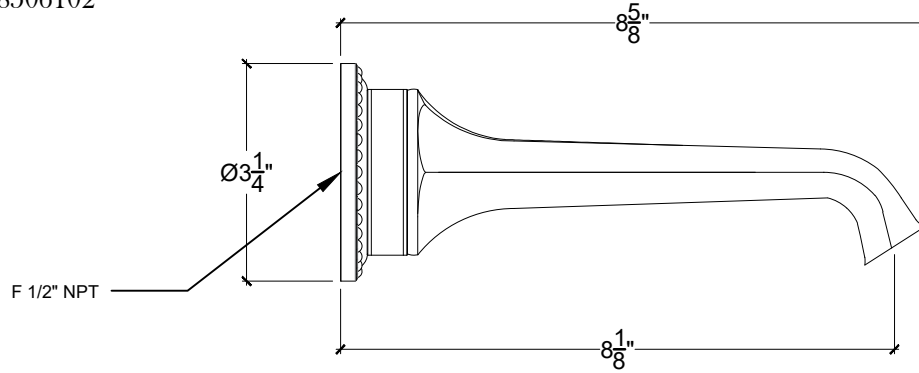

CRUCIFORM

Cruciform wall mount spout - 1/2" NPT

Bec de lavabo mural - Cruciform - 1/2" NPT

Style # 08506102

Copyright © Compas 2010 www.compassstone.com