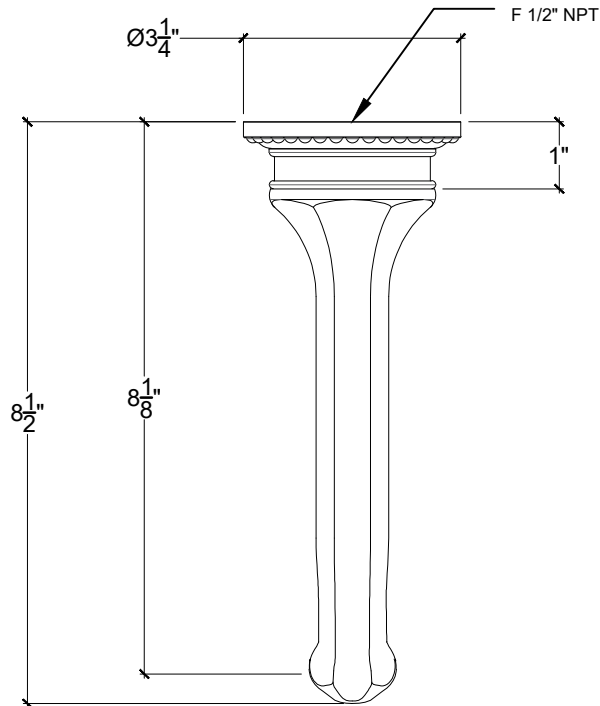

CRUCIFORM

Cruciform wall mount spout - 1/2" NPT

Bec de lavabo mural - Cruciform - 1/2" NPT

Style # 08506102

Copyright © Compas 2010 www.compassstone.com