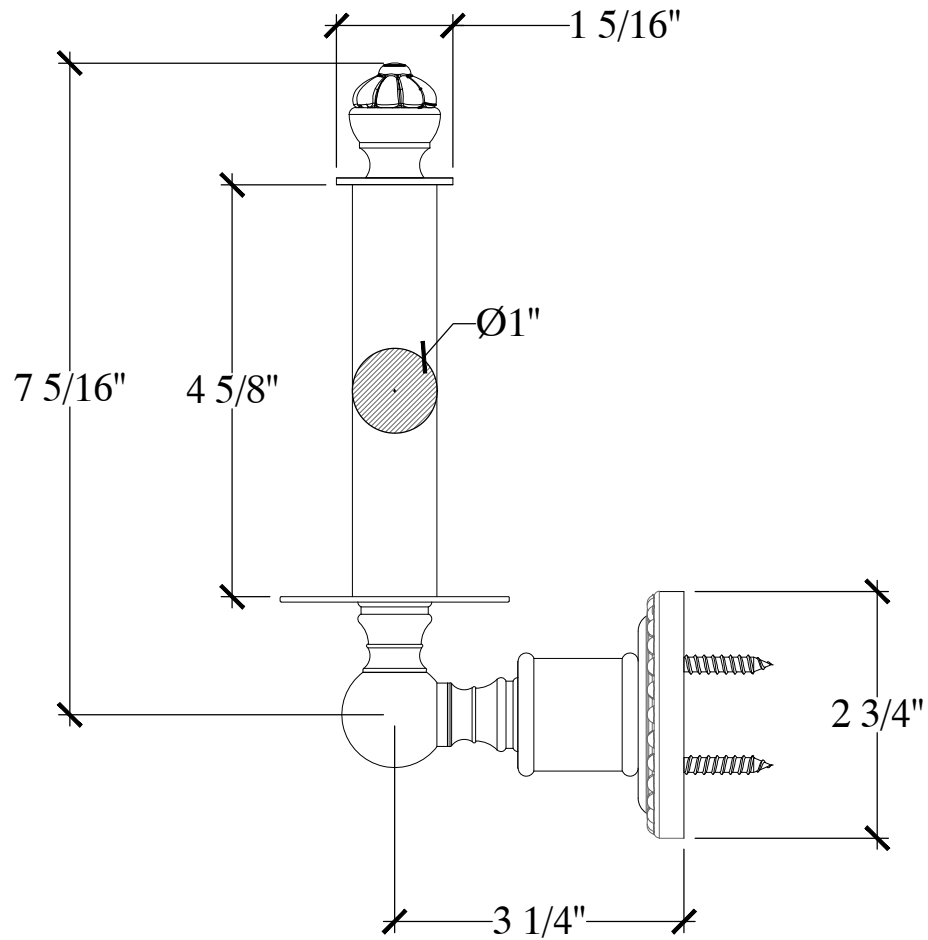

CRUCIFORM

Vertical Toilet Paper Holder
Porte Papier toilette vertical Cruciform
Style # 08502570

Copyright © Compas 2010 www.compassstone.com

COMPAS