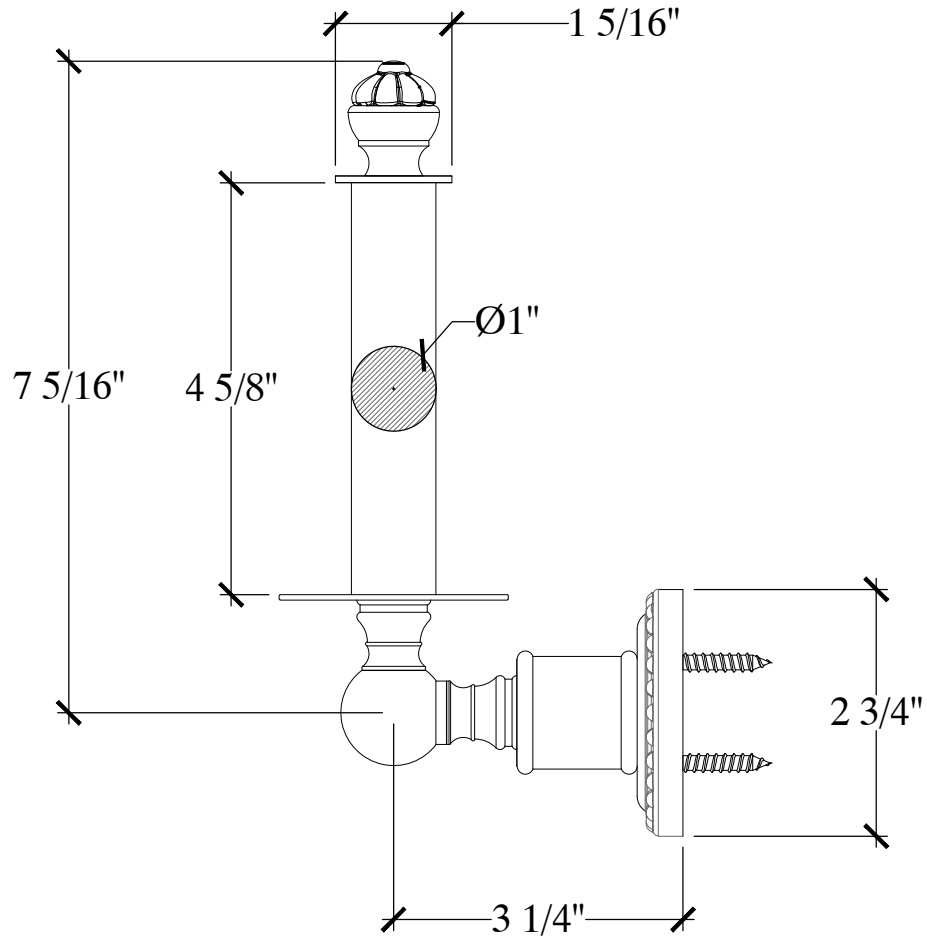

CUCIFORM

Vertical Toilet Paper Holder
Porte Papier Simple - Reseve Verticale
Style #

Copyright © Compas 2010 www.compasstone.com

COMPAS