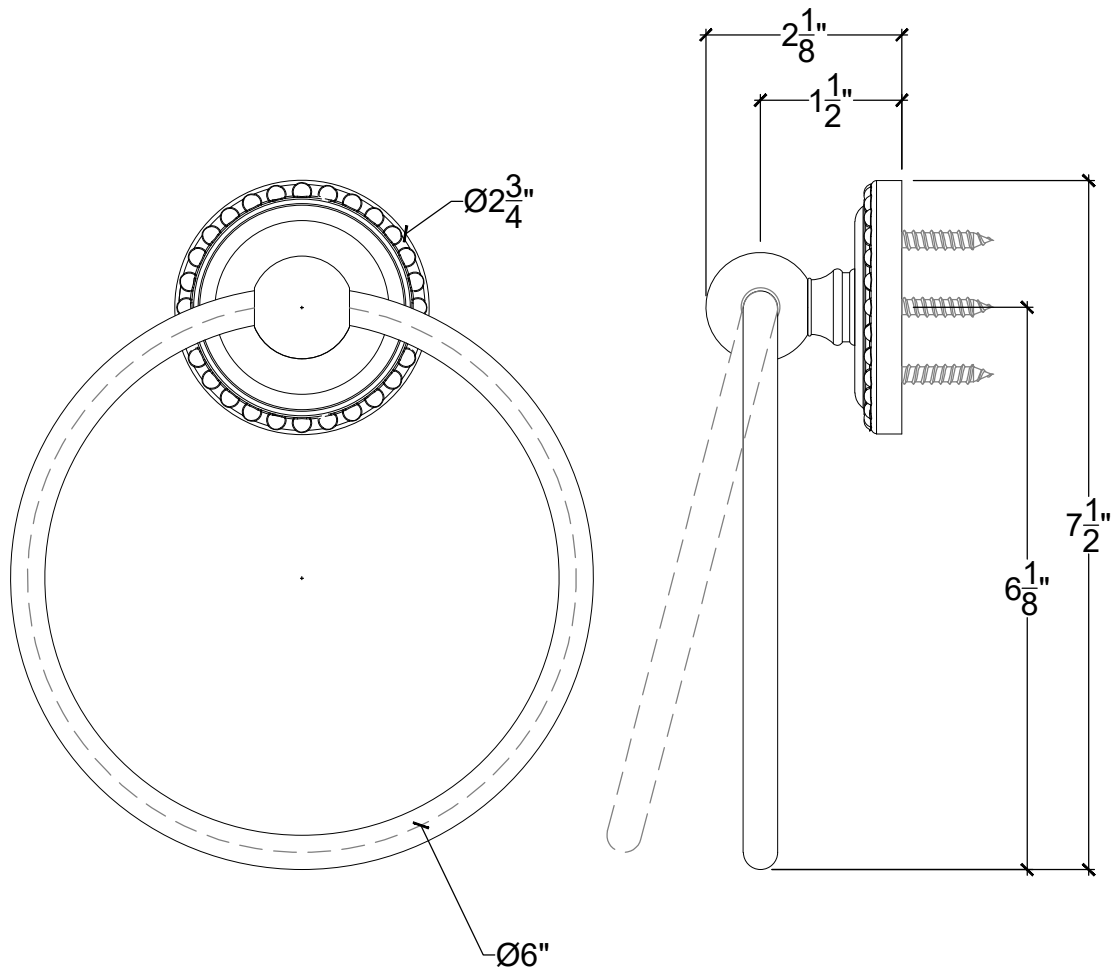

CRUCIFORM

Cruciform Towel Ring 6" Diameter
Anneau foulard simple 6" diameter
Ref # 08502503 - SP

Copyright © Compas 2010 www.compasstone.com

 COMPAS™