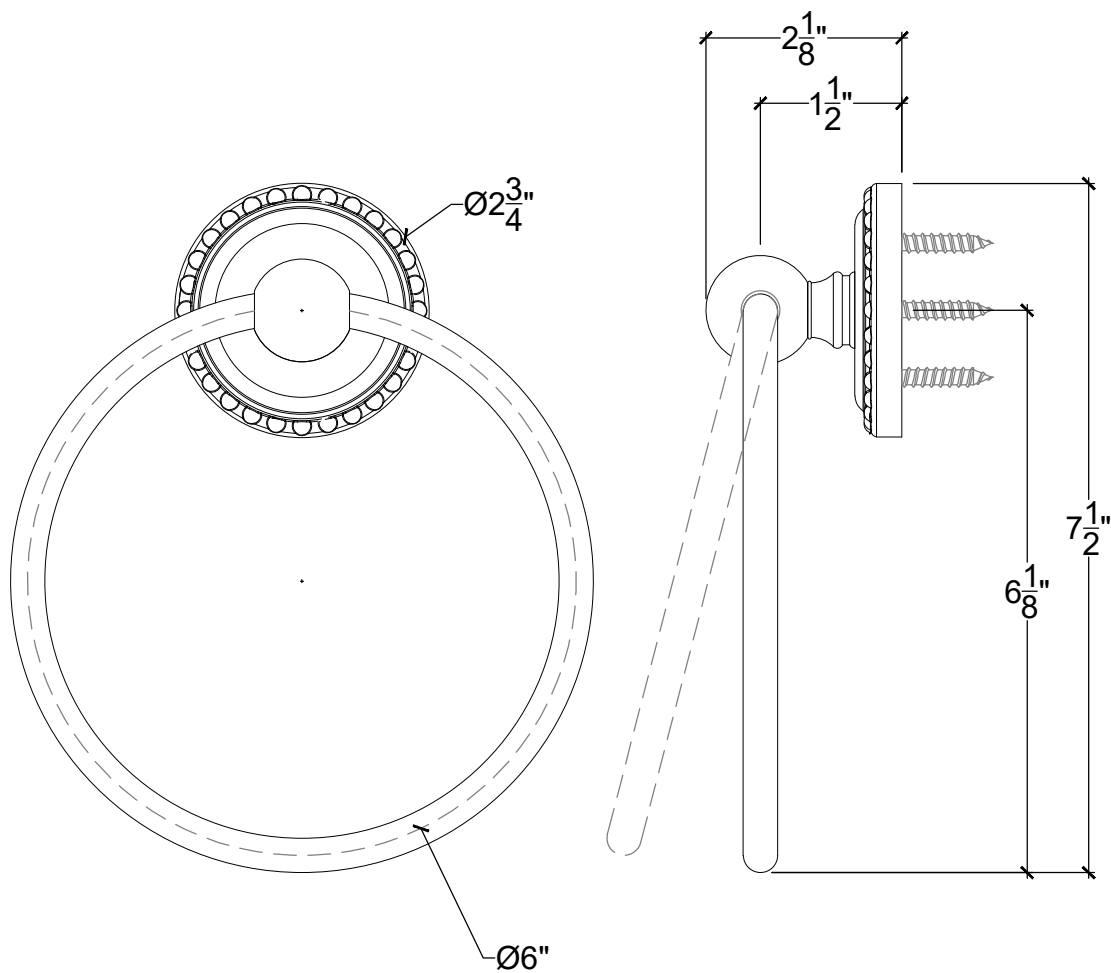

CRUCIFORM

Wall mounted Cruciform Towel Ring - 6" Diameter
Montage mural - Anneau porte serviette - 6" de diamètre
Ref # 08502503-SP

Copyright © Compas 2010 www.compasstone.com

 COMPAS™