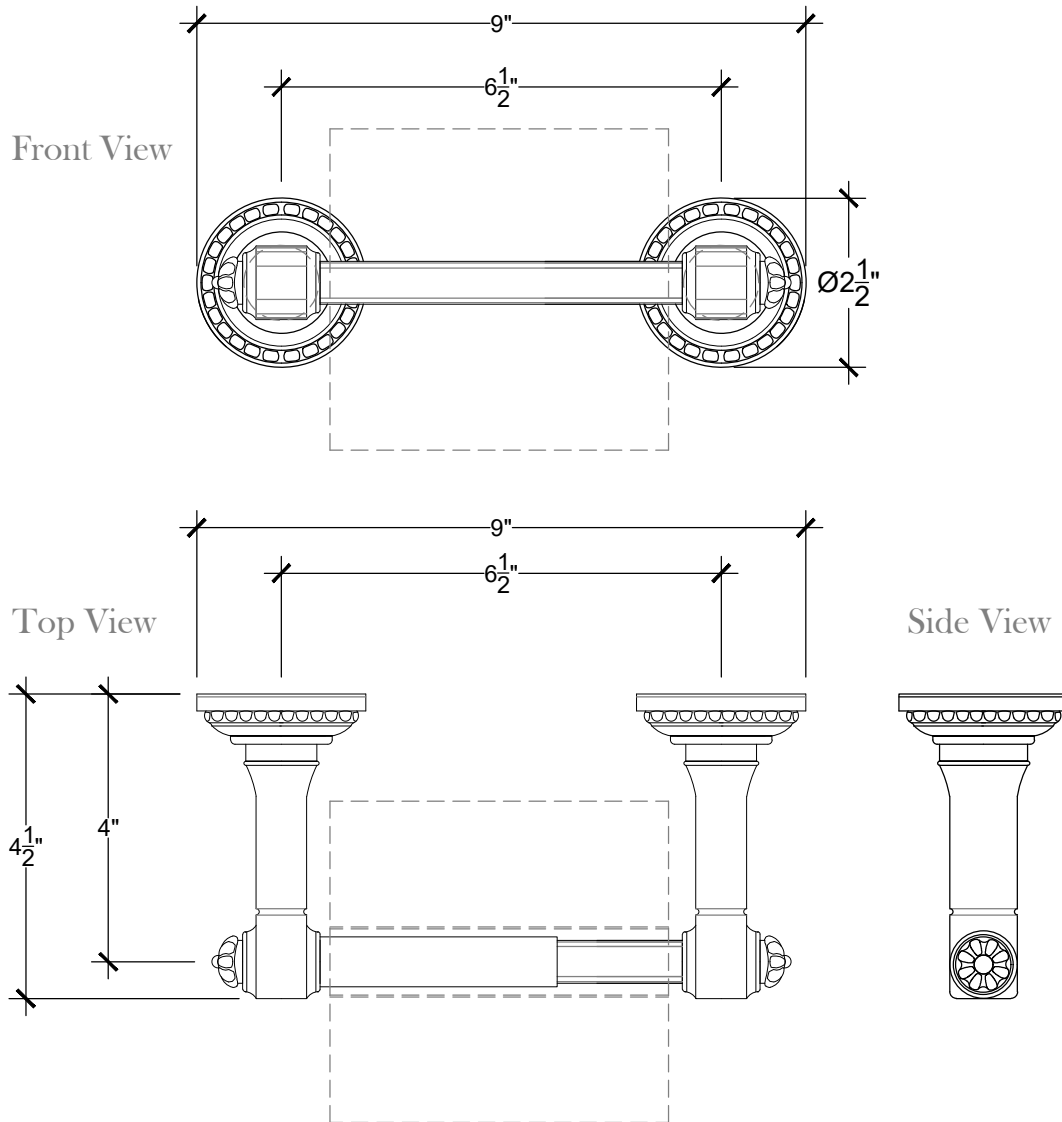

# CRUCIFORM

Horizontal Toilet Paper holder  
Porte Papier Toilette Cruciform  
Style # 08502548

Copyright © Compas 2010 www.compassstone.com

 COMPAS™