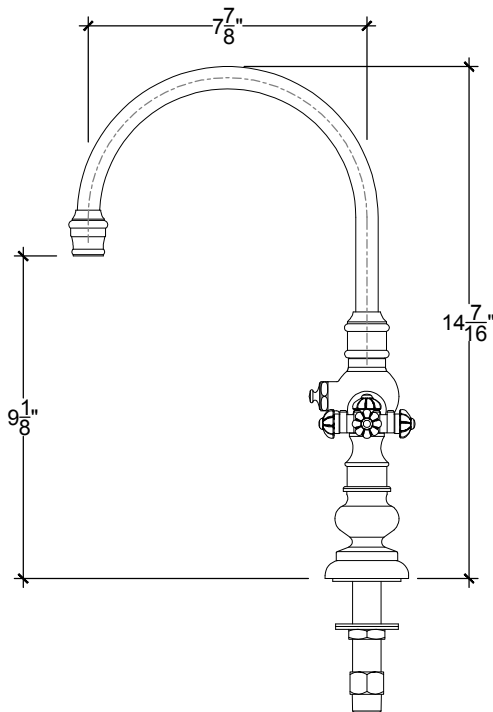

# CRUCIFORM

Deck mounted curved bridge kitchen spout with swivel arm and Cruciform handles - 1/2" NPT Montage sur plan - Bec verseur courbé Cuisine/Bar Cruciform, Levier Cruciform, bras rotatif - 1/2" NPT  
Style # 08506166-KB