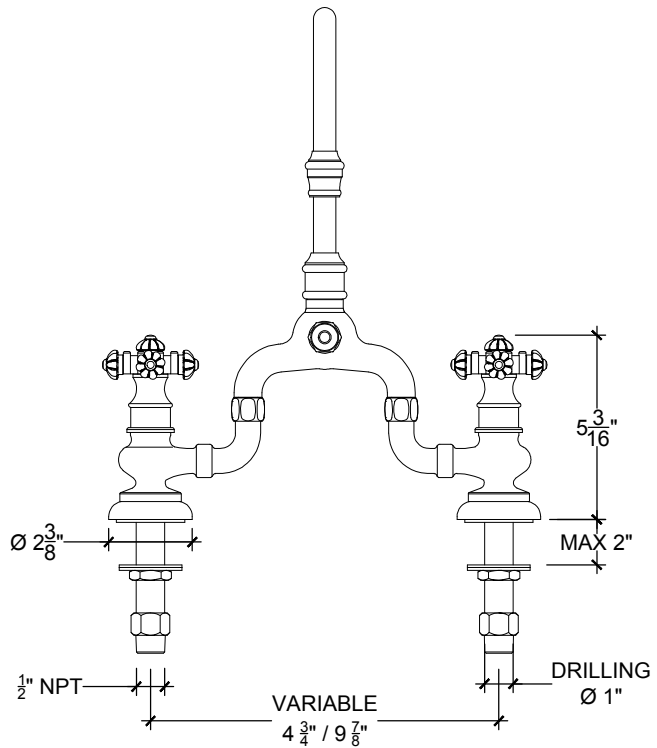

# CRUCIFORM

Deck mounted curved bridge kitchen spout with swivel arm and Cruciform handles - 1/2" NPT Montage sur plan - Bec verseur courbé Cuisine/Bar Cruciform, Levier Cruciform, bras rotatif - 1/2" NPT  
Style # 08506166-KB