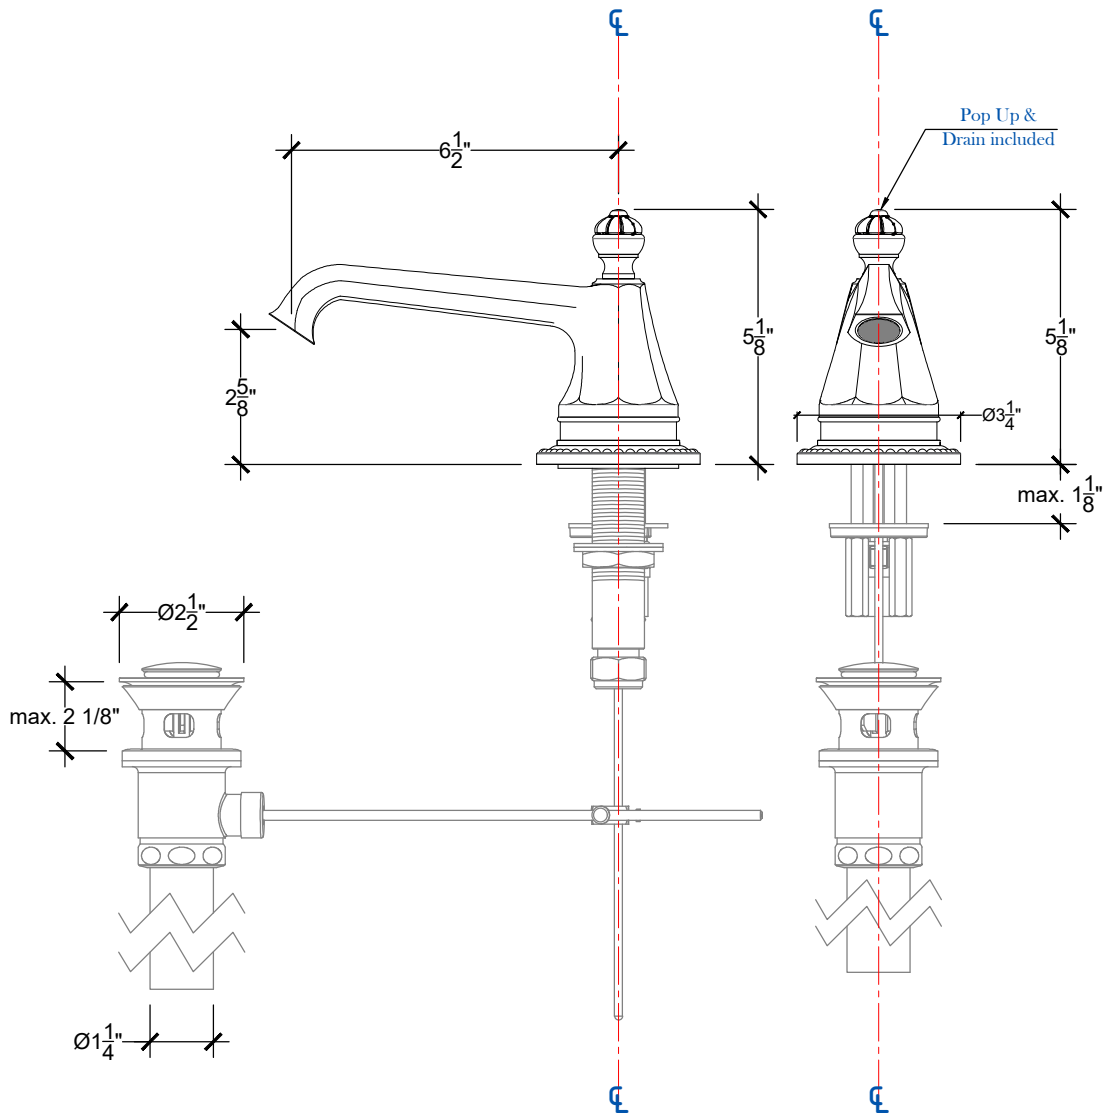

CRUCIFORM

Cruciform Deck Mount Spout for Vanity - $\frac{1}{2}$ " NPT
Pop-Up & Drain Included
Style# 08506109

Copyright © Compass 2010 www.compassstone.com

Product Support +1 310 854 3023

REVISED 12-08-2021