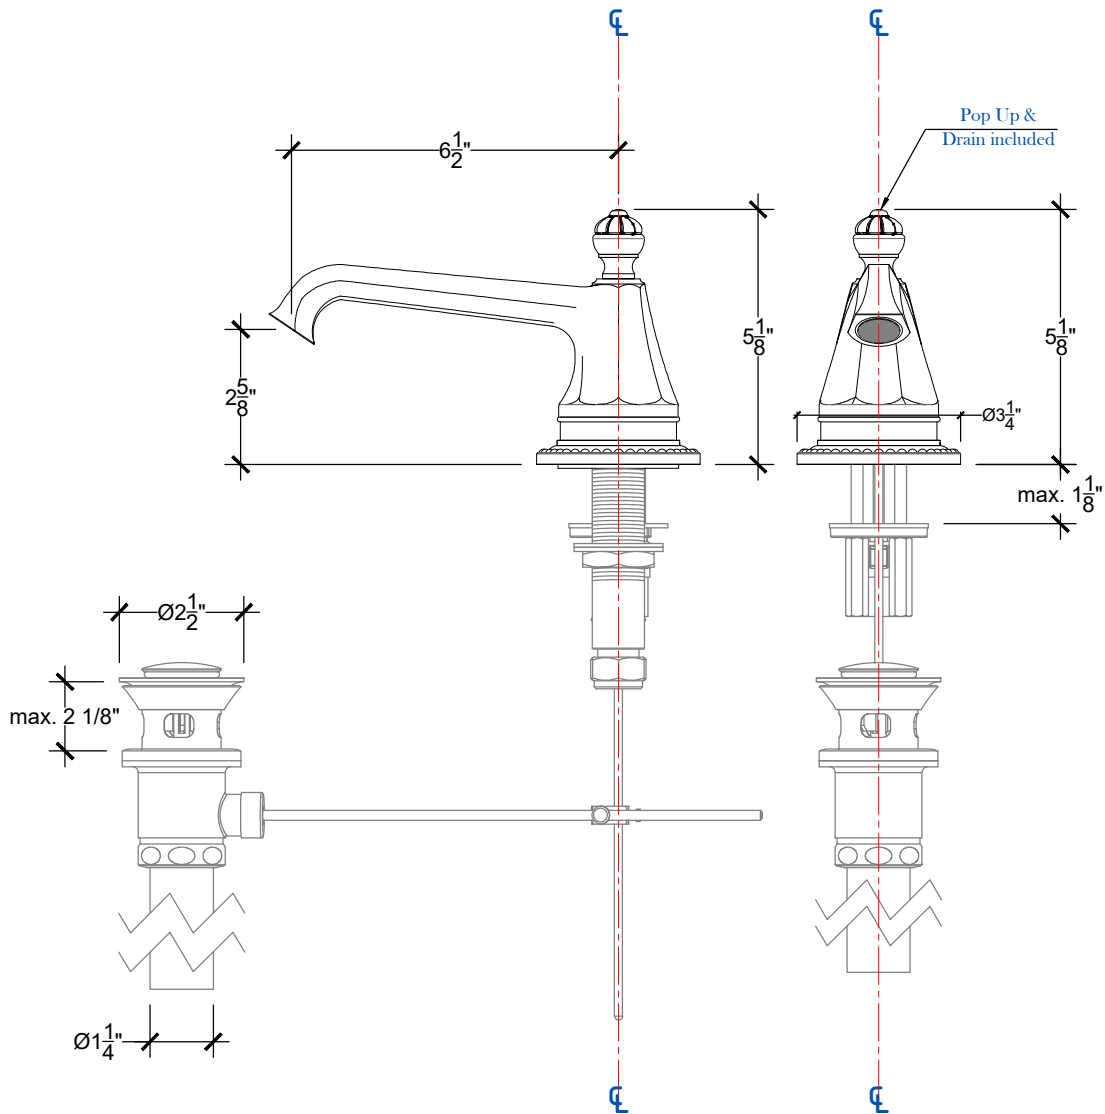

CRUCIFORM

Cruciform Deck Mounted Spout for Vanity Pop-Up & Drain Included

Montage sur plan - Bec verseur pour meuble de lavabo, Tirette d'évacuation & Drain inclus

Style# 08506109

Copyright © Compass 2010 www.compassstone.com