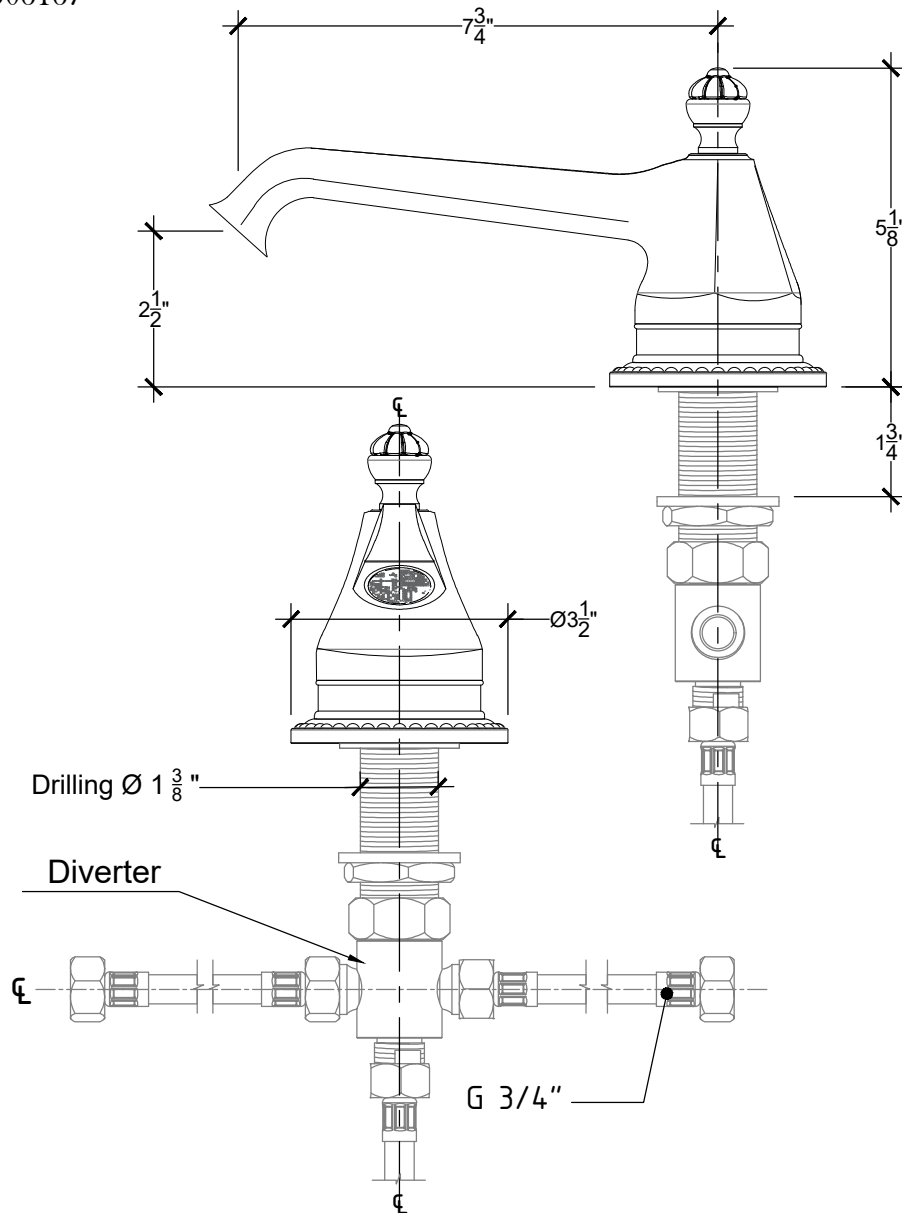

CRUCIFORM 3/4"

INTEGRATED DIVERTER

Cruciform deck mounted with integrated diverter - 3/4" NPT
Bec sure gorge pout bain - Cruciform Regalia - 3/4" NPT
Style# 08506167

Copyright © Compass 2010 www.compassstone.com