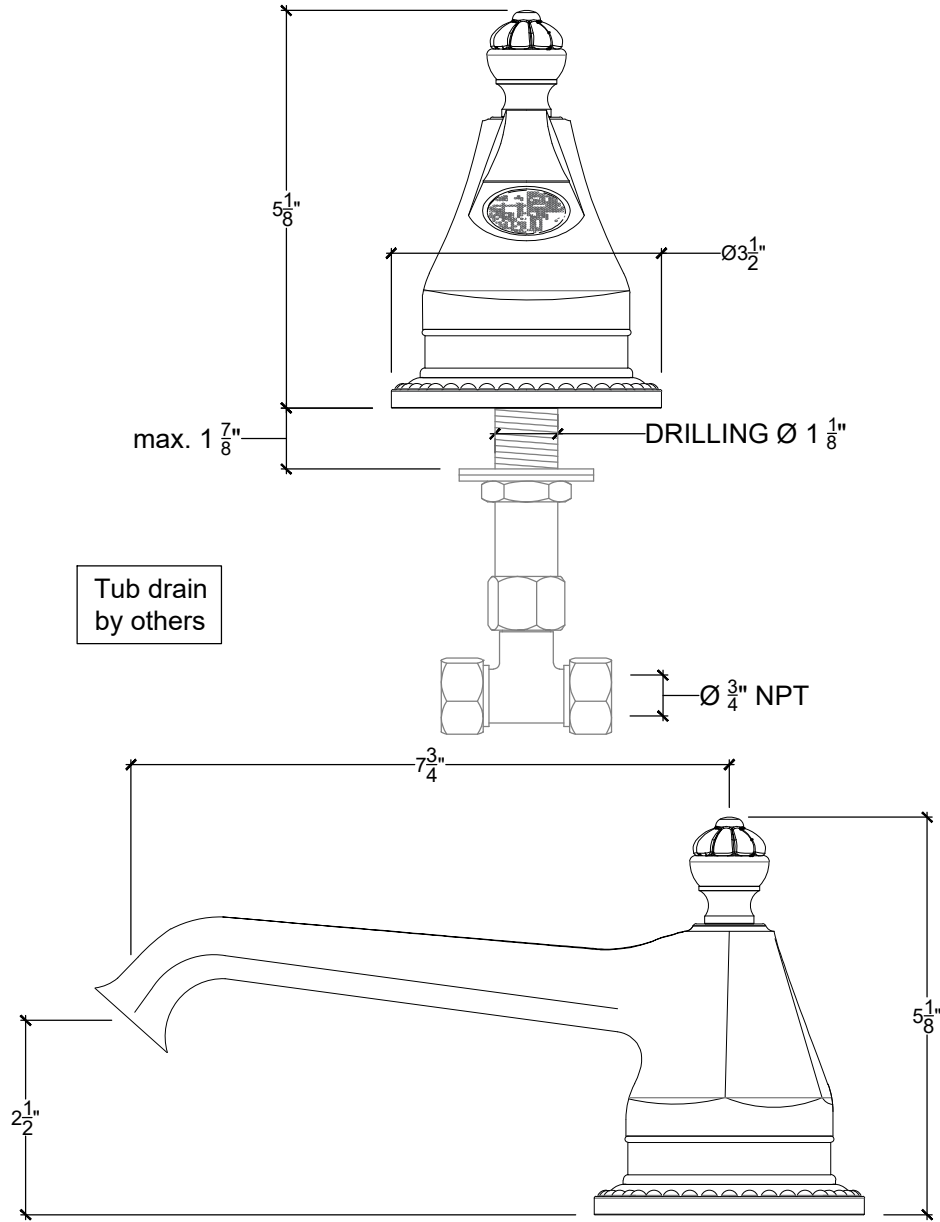

# CRUCIFORM

Cruciform Deck Mount Tub Spout - Regalia - 3/4" NPT  
Bec sure gorge pout bain - Cruciform Regalia - 3/4" NPT  
Style# 08506204

Copyright © Compass 2010 www.compassstone.com