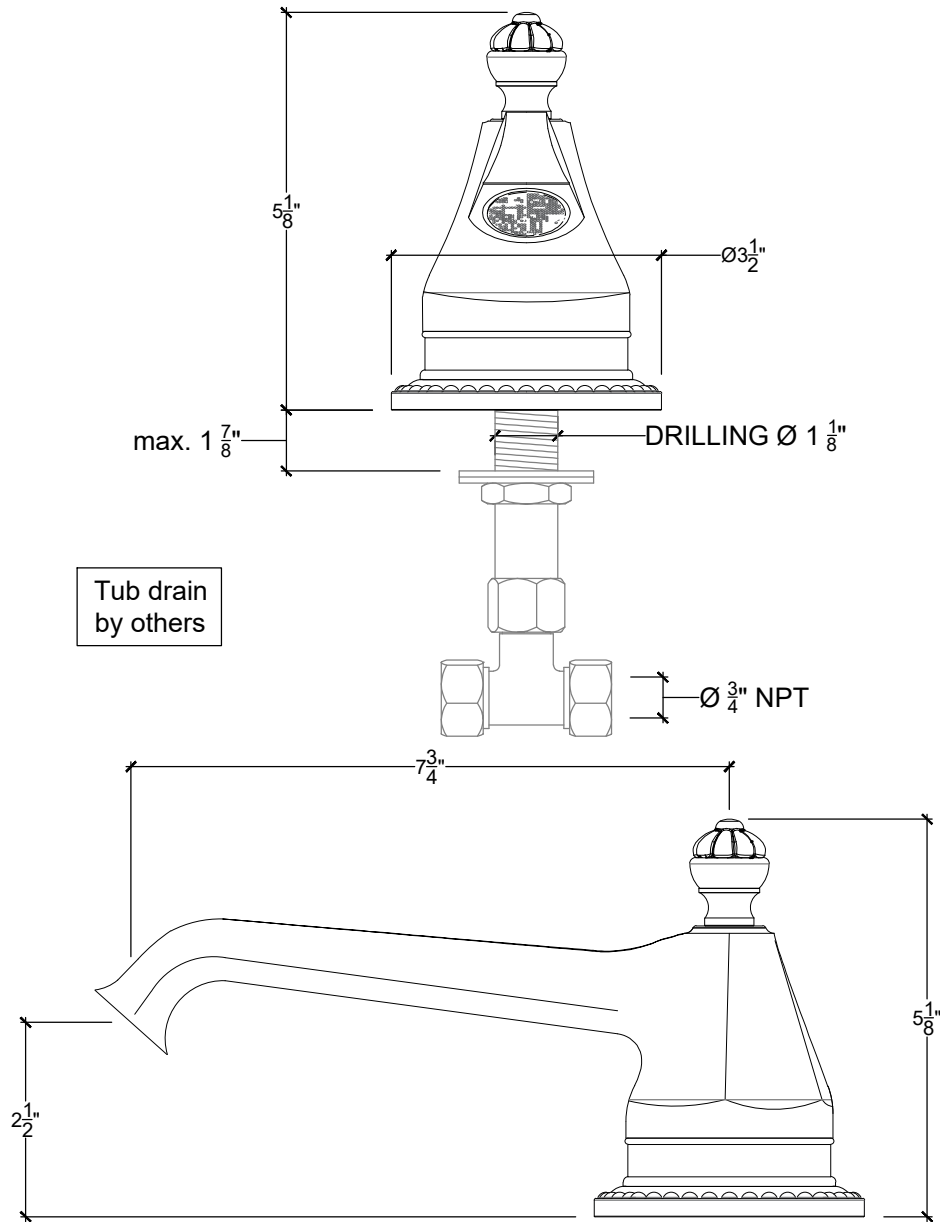

# CRUCIFORM

Cruciform Deck Mounted tub Spout - 3/4" NPT

Montage sur plan - Bec verseur pour baignoire- 3/4" NPT

Style# 08506204

Copyright © Compass 2010 www.compassstone.com