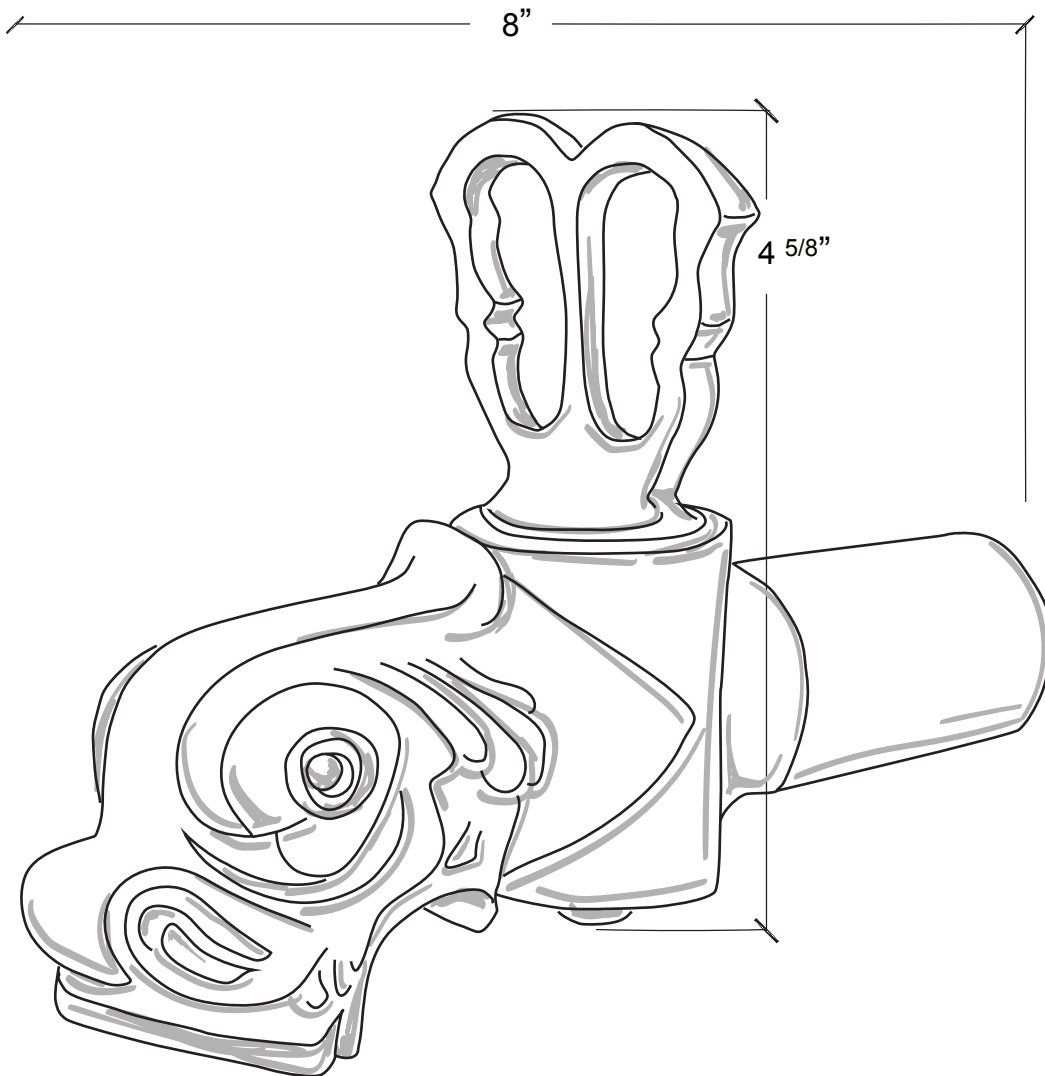

CROWNED TIVOLI

Custom Crowned Tivoli Wall Mounted Spout

Montage mural - Bec verseur "Crowned Tivoli" customisé

Ref #: 99006702

Decorative (Fixed) Handle

Connection: Female $\frac{3}{4}$ " NPT Metric available.