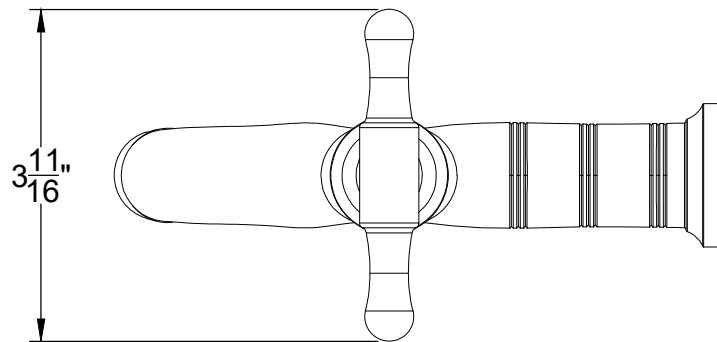

COTTAGE GARDEN

Cottage garden wall mount garden spout $F \frac{3}{4}$ " NPT
Beck Cottage
Ref # 99007590

Copyright © Compas 2010 www.compassstone.com

 COMPAS™