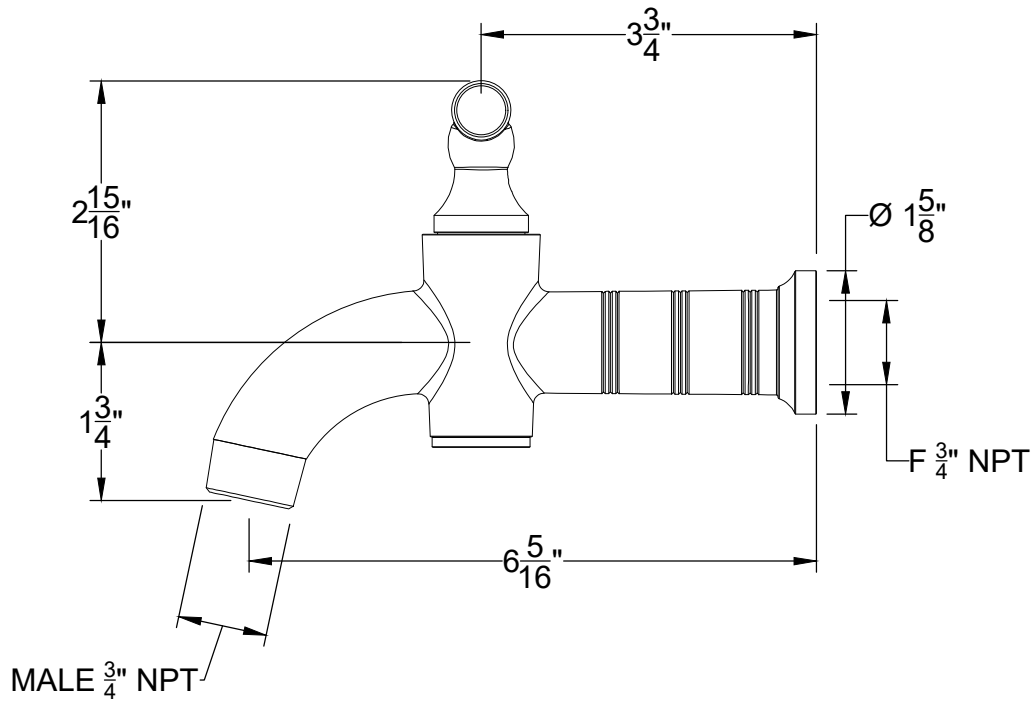

COTTAGE GARDEN

Cottage garden wall mount garden spout $F \frac{3}{4}$ " NPT
Beck Cottage
Ref # 99007590

Copyright © Compas 2010 www.compassstone.com

 COMPAS™