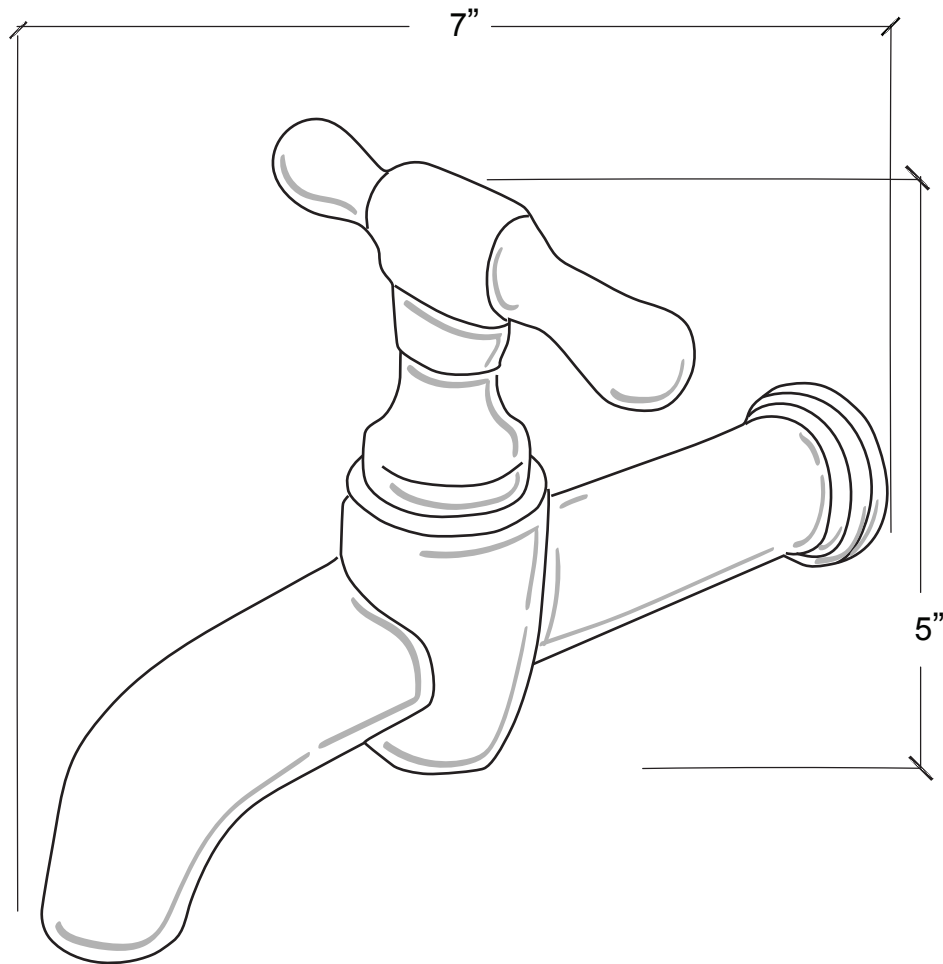

COTTAGE

Custom Cottage Wall Mounted Spout
Montage mural - Bec verseur "Cottage" customisé
Ref #: 99006707
Decorative (Fixed) Handle
Connection: Female $\frac{3}{4}$ " NPT Metric available.

Copyright © Compass 2020 www.compassstone.com