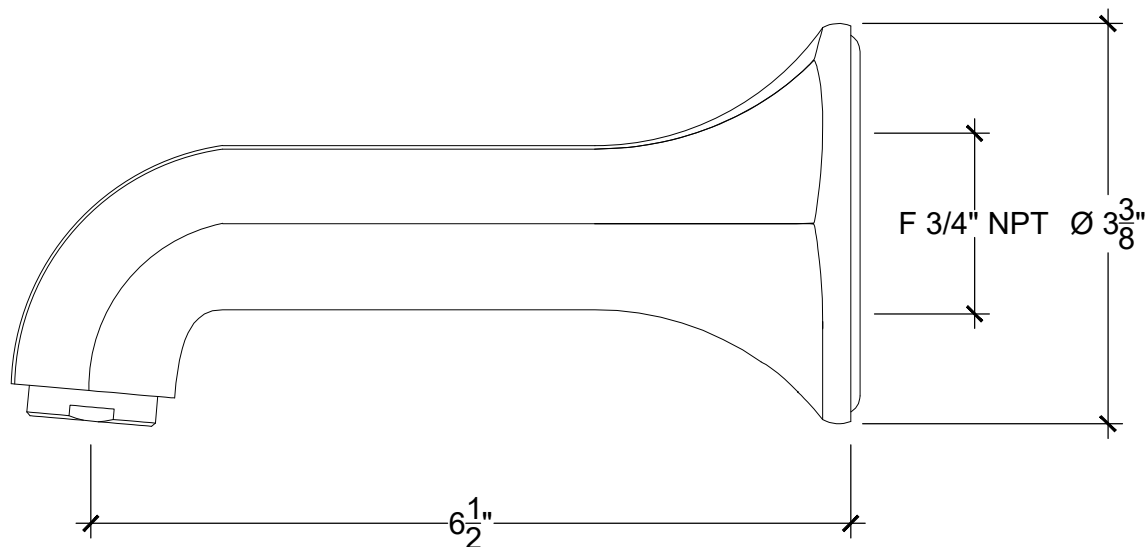

CONSTANCE

Wall mounted tub spout - 3/4" NPT

Montage mural - Bec verseur Constance pour baignoire - 3/4" NPT

Ref # 08306203

Copyright © Compas 2010C www.compassstone.com