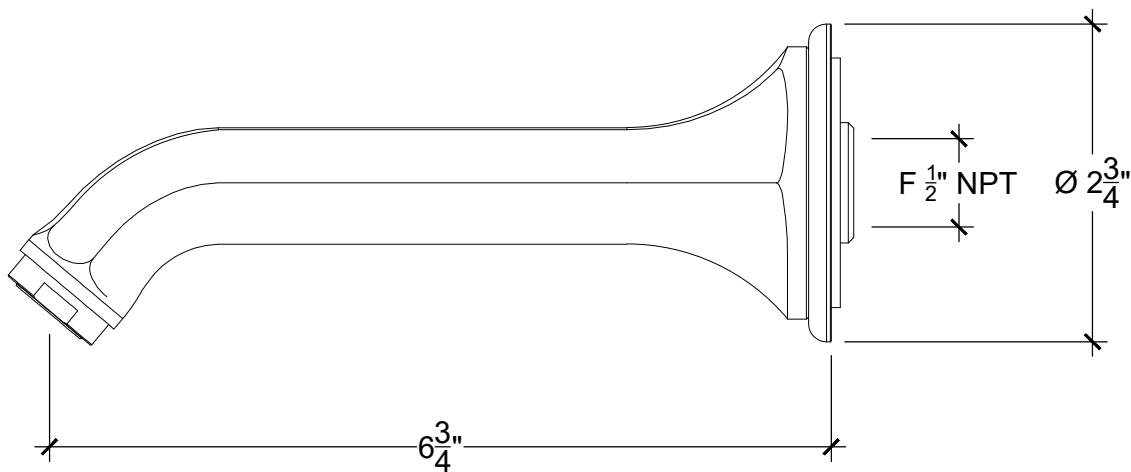

# CONSTANCE

Wall mounted spout 1/2" NPT  
Bec lavabo mural  
Ref # 8306100

Copyright © Compass 2010C www.compassstone.com