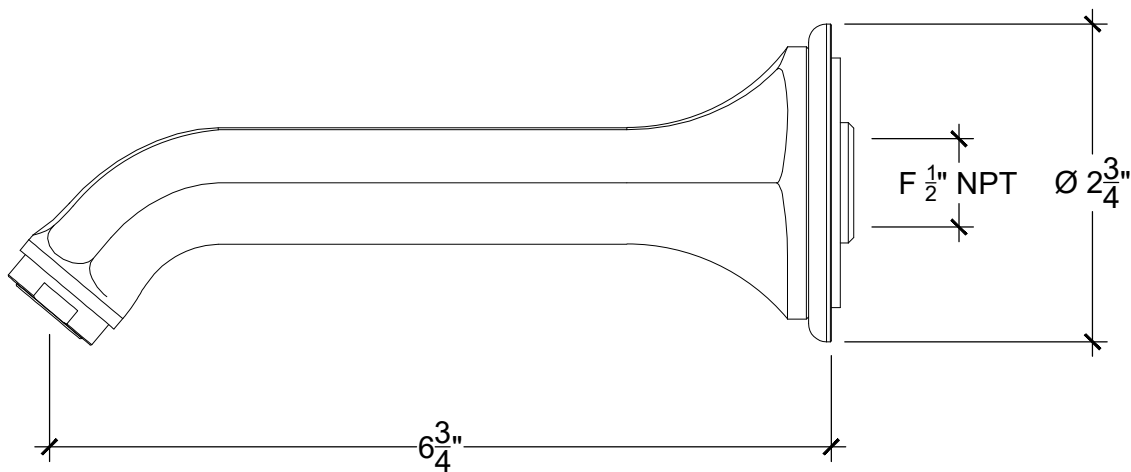

CONSTANCE

Wall mounted spout - 1/2" NPT

Montage mural - Bec verseur Constance - 1/2" NPT

Ref # 08306100

Copyright COMPAS 2010C www.compasstone.com