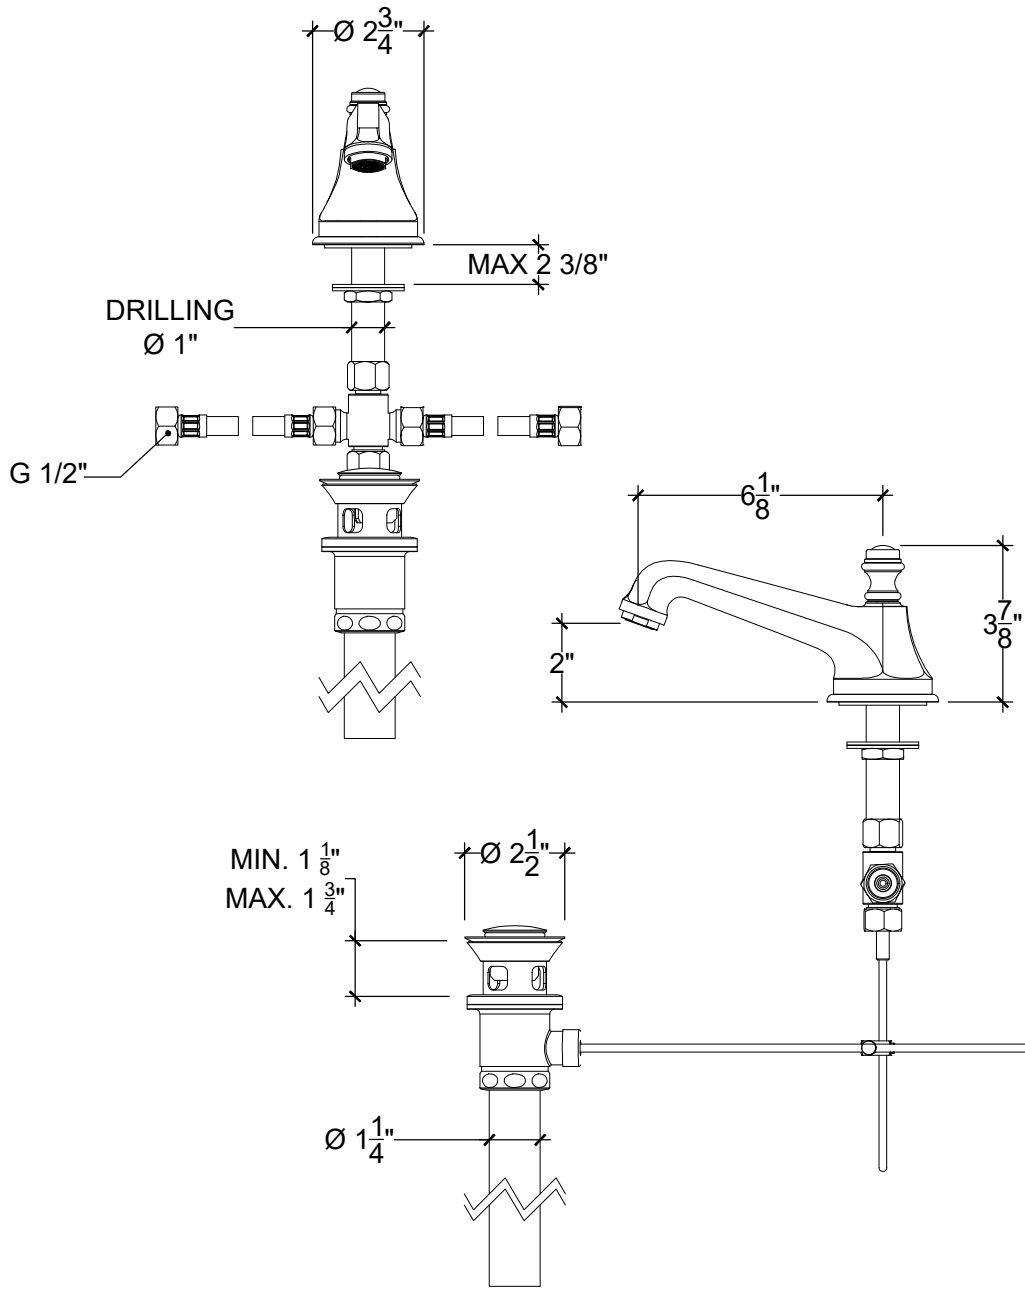

# CONSTANCE

Deck mounted spout with pop-up and drain 1/2" NPT  
Bev lavabo sur gorge, avec vidage  
Ref # 8306109

Copyright COMPAS 2010C www.compassstone.com