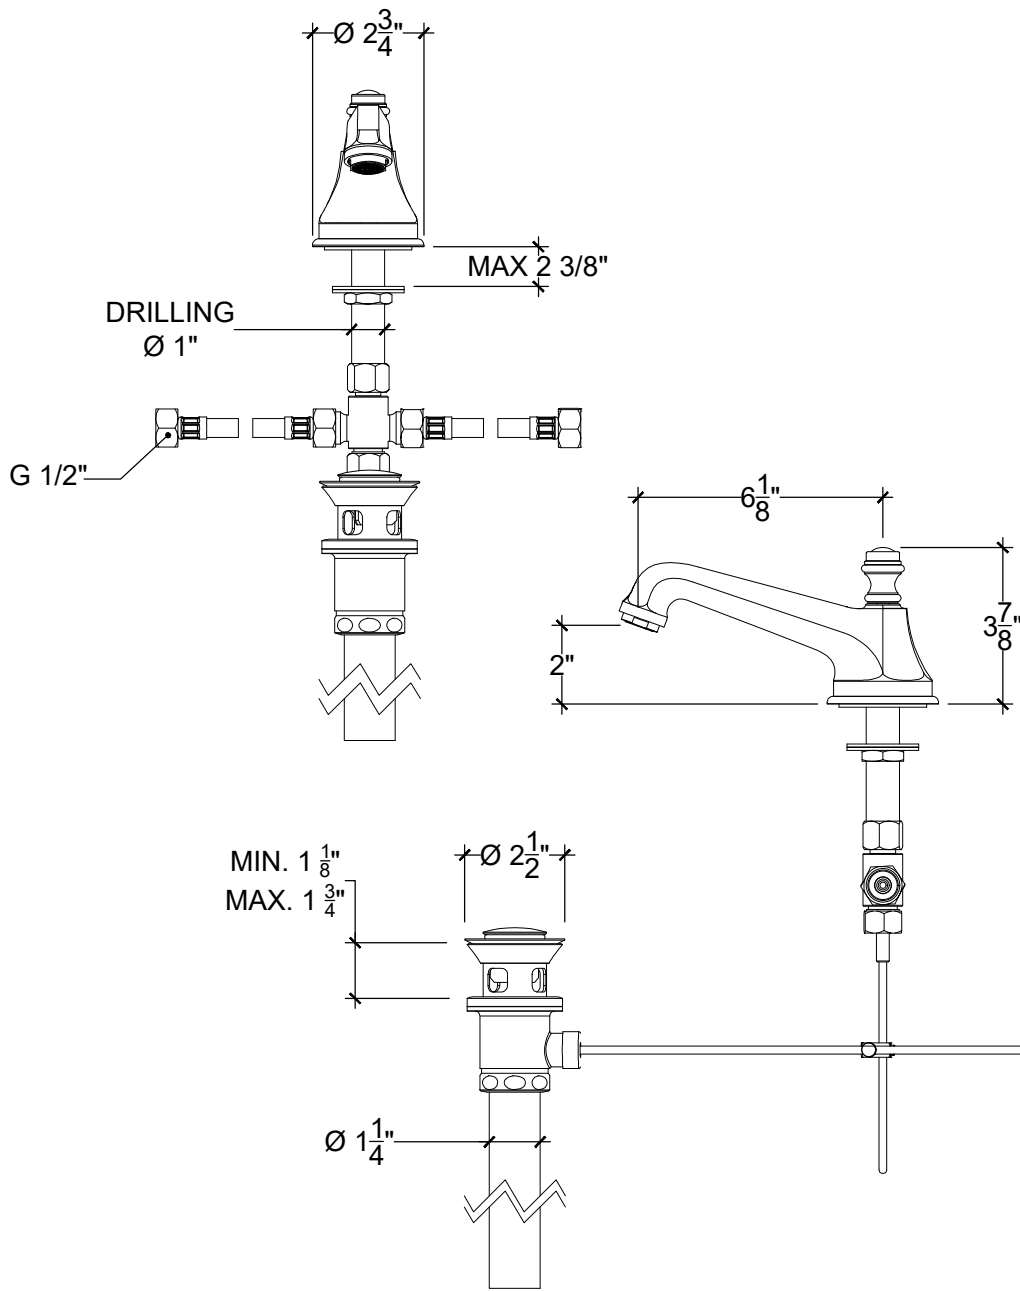

CONSTANCE

Deck mounted spout with pop-up and drain 1/2" NPT

Montage sur plan - Bec verseur Constance, tirette d'évacuation et Drain intégré - 1/2" NPT

Ref # 08306109

Copyright © Compas 2010C www.compassstone.com