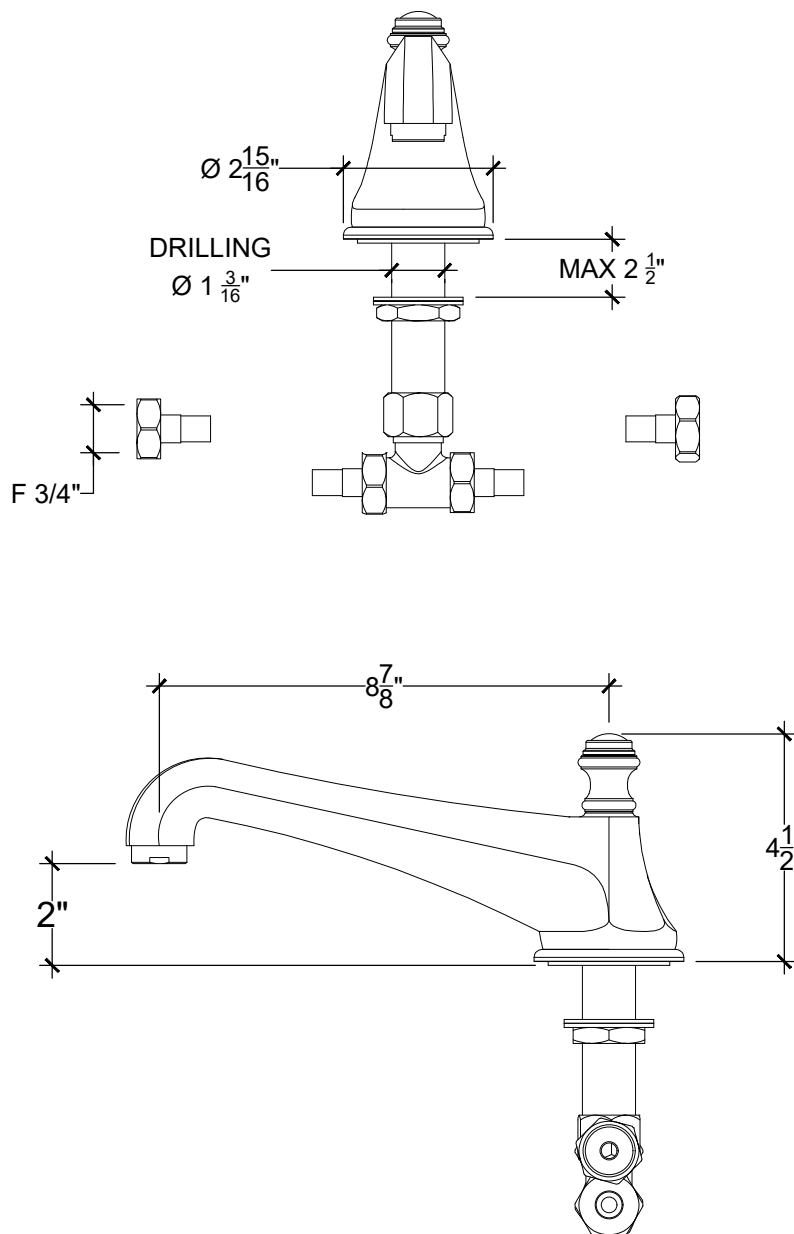

CONSTANCE

Deck mounted tub filler spout 3/4" NPT (no pop-up | no drain)
Bev lavabo sur gorge seul
Ref # 8306228

Copyright © Compass 2010C www.compassstone.com