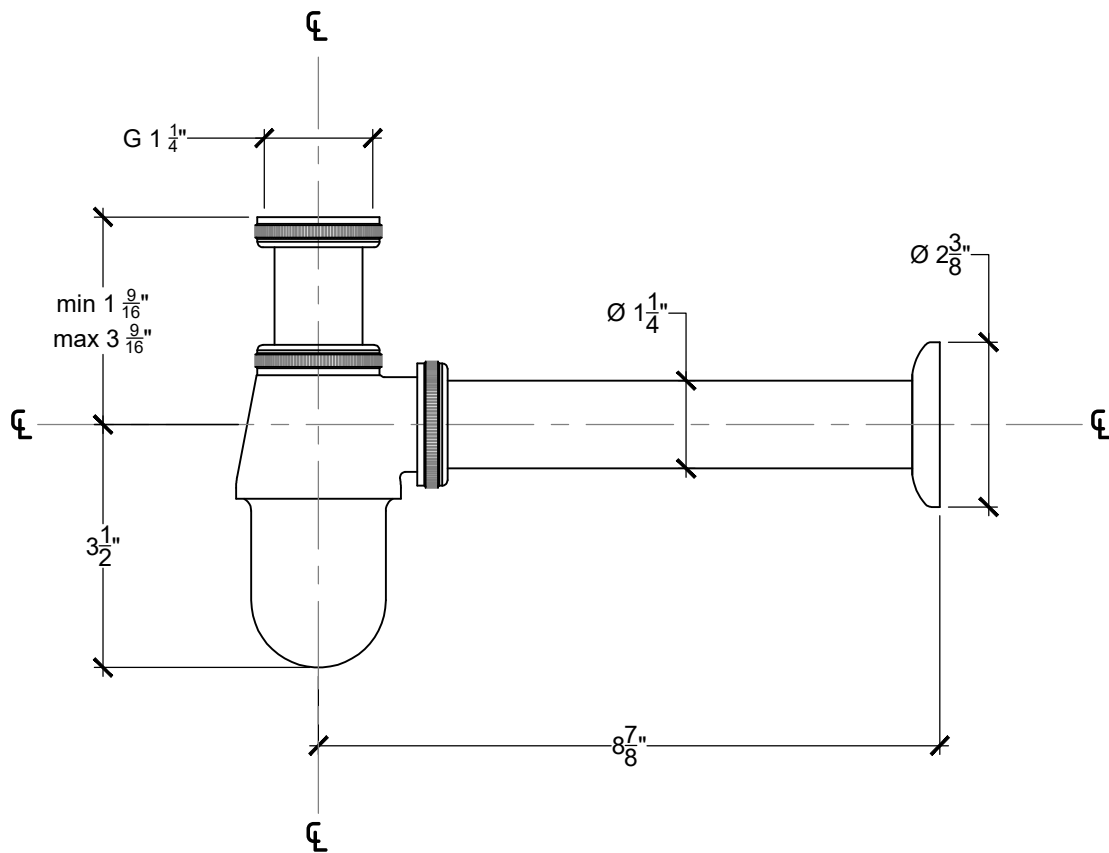

CLASSIC SINK TRAP

Classic bottle Trap for sink
Syphon de lavabo Classique
Ref # 0801493

Copyright © Compas 2010 www.compassstone.com

COMPAS