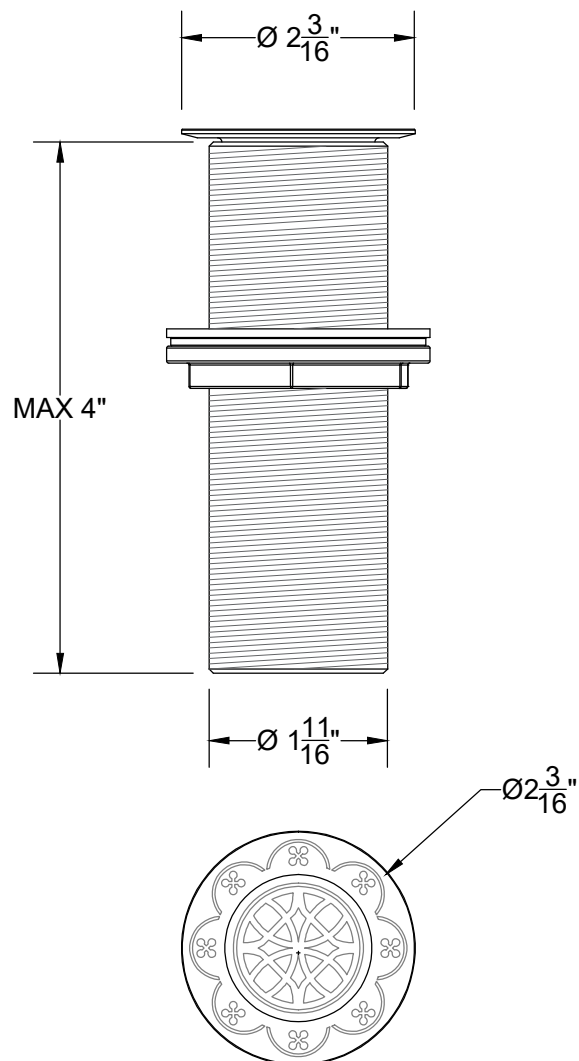

CHISELED ROSE DRAIN

Chiseled Rose Drain - [NO OVERFLOW]

Bonde de lababo Rose sans trop plein

Ref #: 13201496

Copyright © Compas 2010 www.compassstone.com

Can be cut for adjustment on site

* DRILLING = Ø 1 ³/₄"